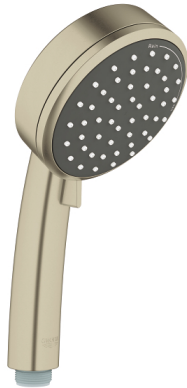

NEW TEMPESTA  
COSMOPOLITAN 100  
Handshower 2 Sprays  
MODEL # 26046EN2

Pure Freude an Wasser

GROHE America, Inc | 200 North Gary Avenue, Suite G, Roselle, IL 60172  
Phone: +1 (800) 444-7643 | Fax: +1 (800) 225-2778 | us-customerservice@grohe.com

**Product Description:**  
Handshower 2 Sprays

**Standard Specification:**

- 2 Adjustable spray patterns: Rain, Jet
- GROHE EcoJoy 1.75 gpm (6.6 l/min) flow limiter
- GROHE DreamSpray perfect spray pattern
- GROHE StarLight finish
- SpeedClean® anti-lime system
- Inner WaterGuide for a longer life
- Universal mounting system (fits all standard shower hoses)
- Min. recommended pressure: 15 psi

**Applicable Codes & Standards:**

- ASME A112.18.1/CSA B125.1
- EPA WaterSense®

**Color:**

- 26046EN2 Brushed Nickel