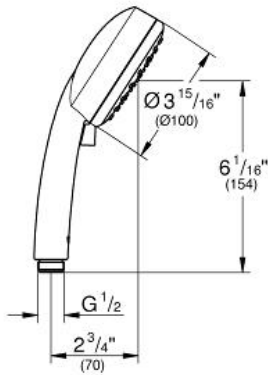

**Product Description:**  
Handshower 2 Sprays

**Standard Specification:**

- 2 Adjustable spray patterns: Rain, Jet
- GROHE EcoJoy 1.75 gpm (6.6 l/min) flow limiter
- GROHE DreamSpray perfect spray pattern
- GROHE StarLight finish
- SpeedClean® anti-lime system
- Inner WaterGuide for a longer life
- Universal mounting system (fits all standard shower hoses)
- Min. recommended pressure: 15 psi

**Applicable Codes & Standards:**

- ASME A112.18.1/CSA B125.1
- EPA WaterSense®

**Color:**

- 26046EN2 Brushed Nickel