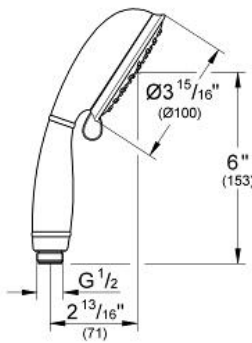

Product Description: Handshower 2 Sprays

Standard Specification:

- 2 Adjustable spray patterns: GROHE Rain O², Rain
- GROHE EcoJoy 1.75 gpm (6.6 l/min) flow limiter
- GROHE DreamSpray perfect spray pattern
- GROHE StarLight finish
- SpeedClean® anti-lime system
- Inner WaterGuide for a longer life
- Universal mounting system (fits all standard shower hoses)
- Max Flow Rate: 1.75 gpm (6.6 L/min)
- Min. recommended pressure: 15 psi