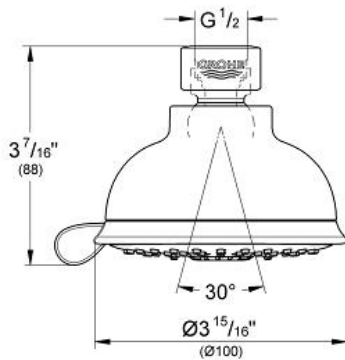

Product Description: Shower Head 4 Sprays

Standard Specification:

- 4 Sprays: GROHE Rain O², Rain, Massage and Jet
- Rotating ball joint ± 15°
- 1/2" Connection thread
- GROHE EcoJoy 1.75 gpm (6.6 l/min) flow limiter
- GROHE DreamSpray perfect spray pattern
- GROHE StarLight finish
- SpeedClean® anti-lime system
- Inner WaterGuide for a longer life
- Max Flow Rate: 1.75 gpm (6.6 L/min)
- Min. recommended pressure: 15 psi