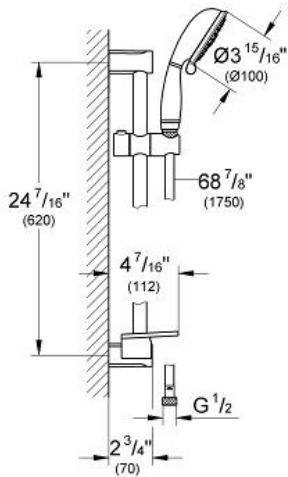

NEW TEMPESTA RUSTIC 100 Shower Rail Set 4 Sprays

MODEL # 27609001

Pure Freude an Wasser

GROHE

GROHE America, Inc | 200 North Gary Avenue, Suite G, Roselle, IL 60172
Phone: +1 (800) 444-7643 | Fax: +1 (800) 225-2778 | us-customerservice@grohe.com

Product Description: Shower Rail Set 4 Sprays

Standard Specification:

- Consisting of:
- New Tempesta® Rustic IV hand shower, 2.5 gpm (27 608)
- 24" shower bar (27 519)
- RelaxaFlex 69" plastic shower hose (28 154)
- **GROHE EasyReach** tray (27 596)
- 2.5 gpm (9.5 l/min) flow limiter
- **GROHE DreamSpray** perfect spray pattern
- **GROHE StarLight** chrome finish
- **SpeedClean**® anti-lime system
- Inner WaterGuide for a longer life
- Max Flow Rate 2.5 gpm (9.5 L/min)
- Min. recommended pressure: 15 psi

Applicable Codes & Standards:

- Energy Policy Act of 1992
- ASME A112.18.1/CSA B125.1

Color:

- 27609001 StarLight Chrome