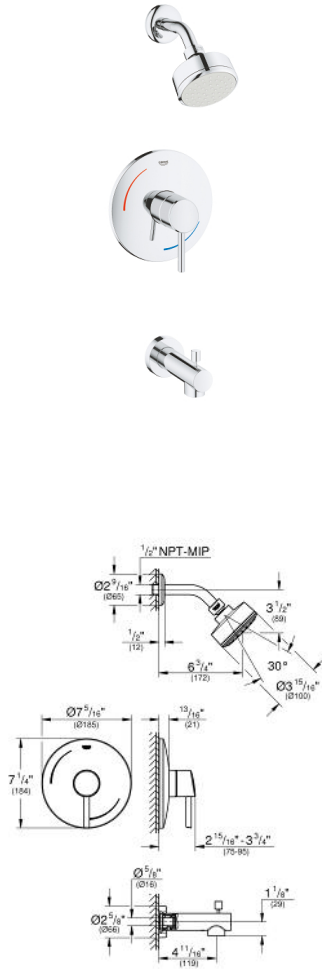

CONCETTO
Bathtub/Shower Combo Faucet
MODEL # 3507310A

Pure Freude
an Wasser

GROHE

Product Description:
CONCETTO
Bathtub/Shower Combo Faucet

Standard Specification:

- GROHE StarLight chrome finish
- Metal lever handle
- New Tempesta shower head (26 366), 1.75 gpm
- 5 5/8" (182 mm) Tubular shower arm (27 414)
- Slip-fit diverter tub spout (13 366)
- CALGreen/CEC compliant
- For use with GrohSafe rough-in valves (35 015), (35 064), (35 065), (35 066)

Applicable Codes & Standards:

- EPA WaterSense®

Color:

- 3507310A StarLight Chrome