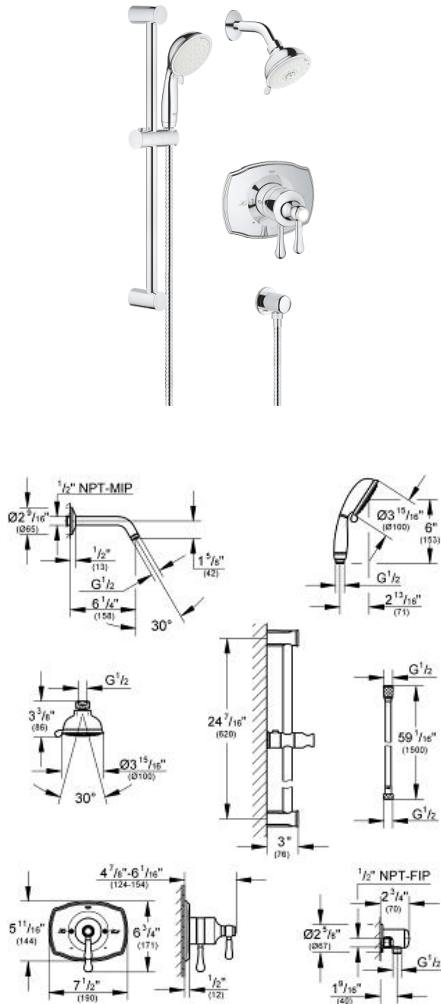

GROHFLEX SHOWER SET

Pressure Balance Valve

MODEL # 35053001

Pure Freude
an Wasser

GROHE

Product Description:
GROHFLEX SHOWER SET
Pressure Balance Valve

Standard Specification:

- Shower combination
- Consisting of:
 - New Tempesta Rustic 100 head shower IV 1.75 gpm (6.6 l/min) (26 045)
 - Relaxa 6 5/8" shower arm (27 412)
 - GrohFlex PBV Authentic dual function (19 844)
 - New Tempesta Rustic 100 hand shower II, 1.75 gpm (6.6 l/min) (26 048)
 - Rotaflex shower hose (59") (28 417)
 - Relaxa wall union (28 672)
- Requires GrohFlex Universal Rough-In Box (35 026)

Applicable Codes & Standards:

- Energy Policy Act of 1992
- ASME A112.18.1/CSA B125.1
- EPA WaterSense®

Color:

- 35053001 StarLight Chrome