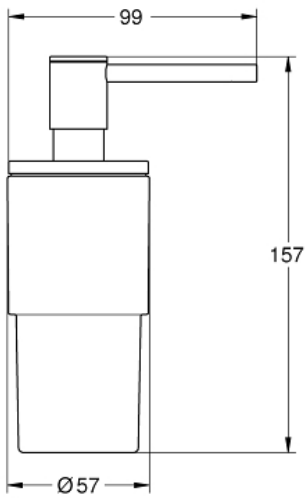

ATRIO
Soap Dispenser
MODEL # 40306EN3

Pure Freude
an Wasser

GROHE

Product Description:

ATRIO
Soap Dispenser

Standard Specification:

- Material: Glass/Metal
- Fits in the following holder:
- Atrio (40 304 xx3)
- **GROHE StarLight** finish

Color:

- 40306EN3 Brushed Nickel