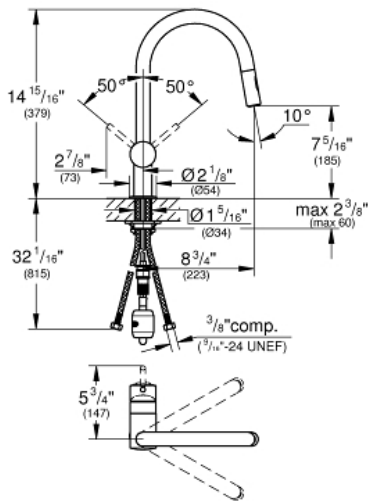

MINTA
Single-Handle Kitchen Faucet
MODEL # 31378DC3

Pure Freude
an Wasser

GROHE

Product Description:
MINTA
Single-Handle Kitchen Faucet

Standard Specification:

- C-spout
- Single hole installation
- **GROHE SilkMove** ceramic cartridge
- **GROHE StarLight** finish
- Adjustable flow rate limiter
- Pull-out dual spray
- Diverter: laminar spray/SpeedClean shower jet
- Swivel Spout
- Integrated non-return valve
- **SpeedClean** anti-lime system
- Flexible hose connections
- Quick installation system
- Single Lever handle
- Variable Handle Positioning
- Spout Reach 8 9/16"
- Protected against backflow
- Max Flow Rate: 1.75 gpm (6.6 L/min)