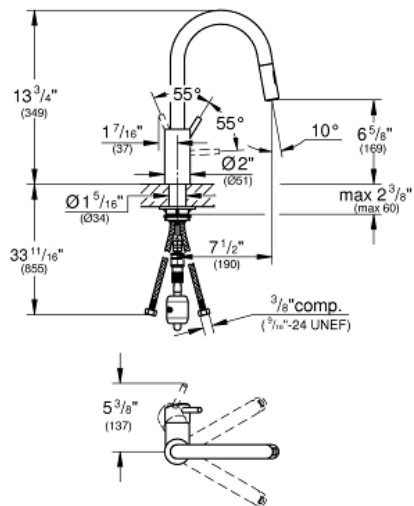

CONCETTO
MODEL # 31479001

Pure Freude
an Wasser

GROHE

Product Description:
CONCETTO

Standard Specification:

- GROHE SilkMove 1.4" (35 mm) ceramic cartridge
- Pull-out dual spray
- Flow strainer
- Adjustable flow rate limiter
- Swivel spout
- Swivel area 360°
- Protected against backflow
- Stainless steel flex lines
- Quick installation system

Color:

□ 31479001 StarLight Chrome