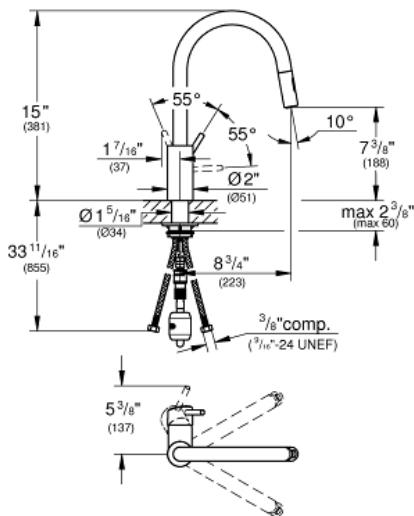

CONCETTO  
MODEL # 32665DC3

Pure Freude  
an Wasser

**Product Description:**  
**CONCETTO**

**Standard Specification:**

- High spout
- Single hole installation
- **GROHE SilkMove** 1.4" (35 mm) ceramic cartridge
- **GROHE StarLight** finish
- **GROHE EasyDock** guarantees easy retraction and smooth docking back to the starting position
- Pull-out dual spray
- Diverter: laminar spray/SpeedClean shower jet
- Swivel spout
- Integrated non-return valve
- Protected against backflow
- Stainless steel flex lines
- Quick installation system
- Max Flow Rate: 1.75 gpm (6.6 L/min)