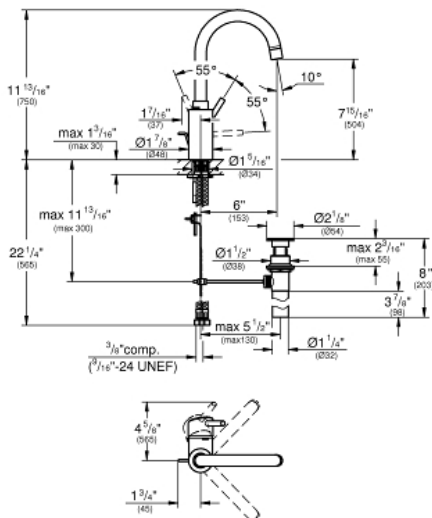

CONCETTO Single-Handle Bathroom Faucet L-size

MODEL # 32138002

Pure Freude
an Wasser

GROHE

Product Description:

CONCETTO

Single-Handle Bathroom Faucet L-size

Standard Specification:

- Single hole installation
- **GROHE SilkMove** 1.4" (35 mm) ceramic cartridge
- Adjustable flow rate limiter
- **GROHE StarLight** chrome finish
- GROHE Zero isolated inner water ways - lead and nickel free
- **GROHE QuickFix** rapid installation system
- Flow control
- Swivel tubular spout with stop limiter
- 1 1/4" pop-up waste set
- Stainless steel flex lines
- Max flow rate: 1.2 gpm (4.56 L/min)
- Optional temperature limiter ref. no. 46 375
- GROHE Limited Lifetime Warranty