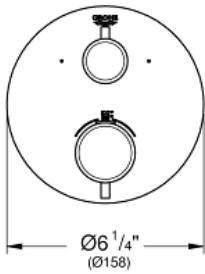

GROHTHERM  
Dual Function 2-Handle  
Thermostatic Trim

MODEL # 24133000

Pure Freude  
an Wasser

GROHE

**Product Description:**

**GROHTHERM**

**Dual Function 2-Handle Thermostatic Trim**

**Standard Specification:**

- Required rough-in-set sold separately (GROHE Rapido SmartBox 35 601 000)
- **GROHE TurboStat** Compact cartridge with wax thermoelement
- **GROHE StarLight** chrome finish
- Wall trim plate with GROHE QuickFix (Concealing mounting screws)
- Metal trim angle adjustable up to 6°
- Thermostatic temperature control with SafeStop at 100° F/38°C
- GROHE SafeStop Plus temperature limiter at 115° F/46° C
- GROHE AquaDimmer, integrated shut off/diverter valve
- Optional Aquadimmer stop ring for shared function (14 060 000)