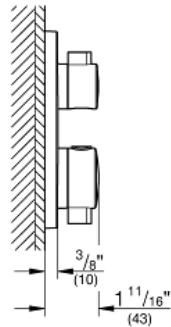

GROHTHERM  
Dual Function 2-Handle  
Thermostatic Trim

MODEL # 24133000

Pure Freude  
an Wasser

GROHE

**Product Description:**

**GROHTHERM**

**Dual Function 2-Handle Thermostatic Trim**

**Standard Specification:**

- Required rough-in-set sold separately (GROHE Rapido SmartBox 35 601 000)
- **GROHE TurboStat** Compact cartridge with wax thermoelement
- **GROHE StarLight** chrome finish
- Wall trim plate with GROHE QuickFix (Concealing mounting screws)
- Metal trim angle adjustable up to 6°
- Thermostatic temperature control with SafeStop at 100° F/38°C
- GROHE SafeStop Plus temperature limiter at 115° F/46° C
- GROHE AquaDimmer, integrated shut off/diverter valve
- Optional Aquadimmer stop ring for shared function (14 060 000)