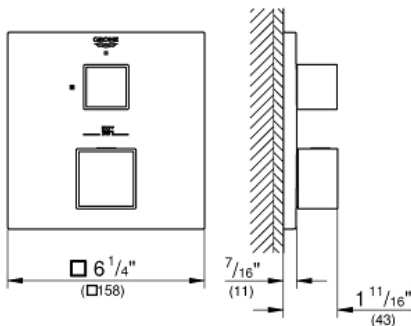

GROHTHERM CUBE
Single Function 2-Handle
Thermostatic Trim

MODEL # 24157000

Pure Freude
an Wasser

Product Description:

GROHTHERM CUBE

Single Function 2-Handle Thermostatic Trim

Standard Specification:

- Final installation set for:
- Required rough-in-set sold separately (GROHE Rapido SmartBox 35 601 000)
- **GROHE TurboStat** Compact cartridge with wax thermoelement
- **GROHE StarLight** chrome finish
- Wall trim plate with GROHE QuickFix (Concealing mounting screws)
- Metal trim angle adjustable up to 6°
- Thermostatic temperature control with SafeStop at 100° F/38° C
- GROHE SafeStop Plus temperature limiter at 115° F/46° C
- Volume control with ceramic stop valve, 120°
- Requires Rough-In Set (29 038 001) (sold separately)

Applicable Codes & Standards:

- ASME A112.18.1/CSA B125.1

Color:

- 24157000 StarLight Chrome