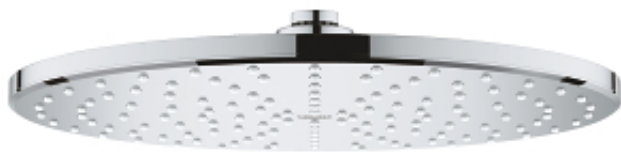

RAINSHOWER MONO 310  
Shower Head 1 Spray

MODEL # 26569000

Pure Freude  
an Wasser

GROHE

**Product Description:**  
RAINSHOWER MONO 310  
Shower Head 1 Spray

**Standard Specification:**

- GROHE PureRain
- Ball joint with turning angle  $\pm 10^\circ$
- 1/2" Connection thread
- GROHE EcoJoy 1.75 gpm (6.6 l/min) flow limiter
- GROHE DreamSpray perfect spray pattern
- GROHE StarLight chrome finish
- SpeedClean anti-lime system

**Applicable Codes & Standards:**

- Energy Policy Act of 1992
- ASME A112.18.1/CSA B125.1
- EPA WaterSense®
- CalGreen
- LOGO CEC

**Color:**

- 26569000 StarLight Chrome