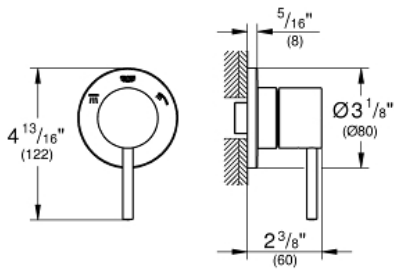

ATRIO
3-Way Diverter
MODEL # 29216001

Pure Freude
an Wasser

GROHE

Product Description:
ATRIO
3-Way Diverter

Standard Specification:

- GROHE StarLight chrome finish
- Metal lever handle for 3 outlets: shower head/hand shower/tub spout
- For use with 3-way diverter rough-in valves (29 902) or (29 903)
- ADA Compliant

Applicable Codes & Standards:

- ASME A112.18.1/CSA B125.1
- ICC/ANSI A117.1

Color:

- 29216001 StarLight Chrome