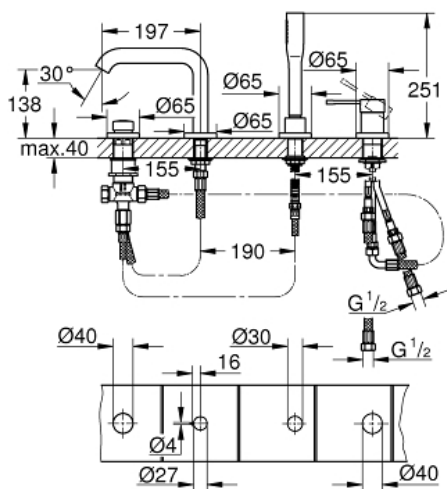

# ESSENCE Four-Hole Bathtub Faucet with Handshower

MODEL # 1957800A

Pure Freude  
an Wasser

**GROHE**

## Product Description:

ESSENCE

Four-Hole Bathtub Faucet with Handshower

## Standard Specification:

- GROHE SilkMove 1.4" (35 mm) ceramic cartridge
- With temperature limiter
- GROHE StarLight chrome finish
- Pre-assembled spout mounting
- Single lever valve operating element
- Metal lever handle
- Bath inlet with flow control
- Bath/shower diverter

Euphoria Cosmopolitan hand shower (26 466), 6.6 l/min

- 79" (2000mm) metal shower hose
- Stainless steel flex lines
- Connection for shower hose
- Check valve included to prevent backflow
- Min. recommended pressure: 15 psi (1.0 bar)