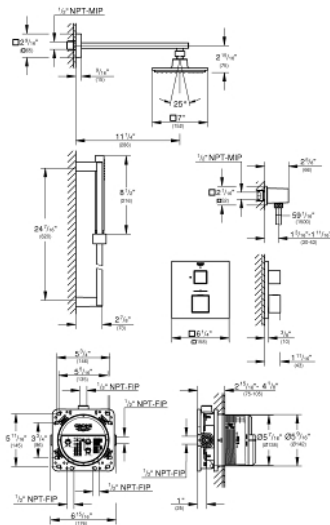

GROHTHERM CUBE
 Shower Set with Euphoria Cube
 MODEL # 34747000

Pure Freude
 an Wasser

Product Description:
GROHTHERM CUBE
Shower Set with Euphoria Cube

Standard Specification:

- Grohtherm Cube Dual Function 2-Handle Thermostatic Trim (24 158)
- GROHE Rapido SmartBox universal rough-in box, 1/2" (35 601)
- Euphoria Cube 150 Showerhead, 1.75 gpm (26 468)
- Eurocube Rainshower shower arm, 11-1/4" (286mm) (27 710)
- Euphoria Cube shower rail, 24" (620mm) (27 892)
- Euphoria Cube Stick hand shower 1.75 gpm (26 467)
- Allure Brilliant Wall Union (27 708)
- Rotaflex Metal Longlife shower hose, 59" (1500mm) (28 417)

Applicable Codes & Standards:

- Energy Policy Act of 1992
- ASME A112.18.1/CSA B125.1
- EPA WaterSense®
- CalGreen
- LOGO CEC

Color:

- 34747000 StarLight Chrome