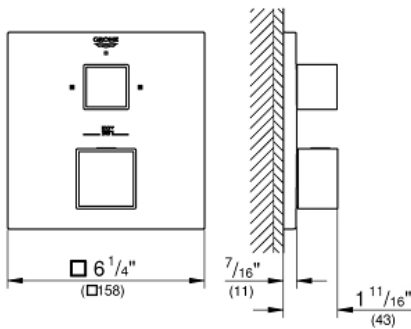

GROHTHERM CUBE
Dual Function 2-Handle
Thermostatic Trim

MODEL # 24158EN0

Pure Freude
an Wasser

GROHE

Product Description:
GROHTHERM CUBE
Dual Function 2-Handle Thermostatic Trim

Standard Specification:

- Final installation set for:
- Required rough-in-set sold separately (GROHE Rapido SmartBox 35 601 000)
- **GROHE TurboStat** Compact cartridge with wax thermoelement
- **GROHE StarLight** finish
- Wall trim plate with GROHE QuickFix (Concealing mounting screws)
- Metal trim angle adjustable up to 6°
- Thermostatic temperature control with SafeStop at 100° F/38°C
- GROHE SafeStop Plus temperature limiter at 115° F/46° C
- GROHE AquaDimmer, integrated shut off/diverter valve
- Requires Rough-In Set (29 038 001) (sold separately)
- Optional Aquadimmer stop ring for shared function (14 060 000)

Applicable Codes & Standards:

- ASME A112.18.1/CSA B125.1
- LOGO CEC

Color:

- 24158EN0 Brushed Nickel InfinityFinish