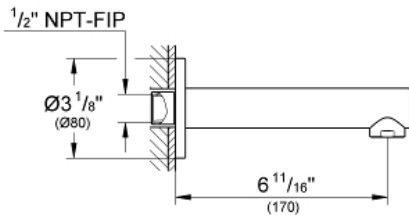

CONCETTO  
Tub Spout  
MODEL # 13274BE1

Pure Freude  
an Wasser

GROHE

**Product Description:**  
CONCETTO  
Tub Spout

**Standard Specification:**

- Wall mount
- GROHE StarLight finish
- Flow control
- 6 11/16" (170 mm) spout reach
- 1/2" (13 mm) NPT Male Threads