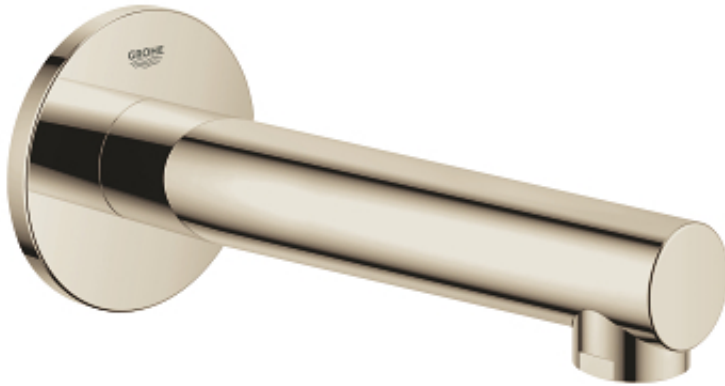

CONCETTO  
Tub Spout  
MODEL # 13274BE1

Pure Freude  
an Wasser

GROHE

**Product Description:**  
CONCETTO  
Tub Spout

**Standard Specification:**

- Wall mount
- GROHE StarLight finish
- Flow control
- 6 11/16" (170 mm) spout reach
- 1/2" (13 mm) NPT Male Threads

**Applicable Codes & Standards:**

- Energy Policy Act of 1992
- ASME A112.18.1/CSA B125.1
- ICC/ANSI A117.1

**Color:**

- 13274BE1 Polished nickel