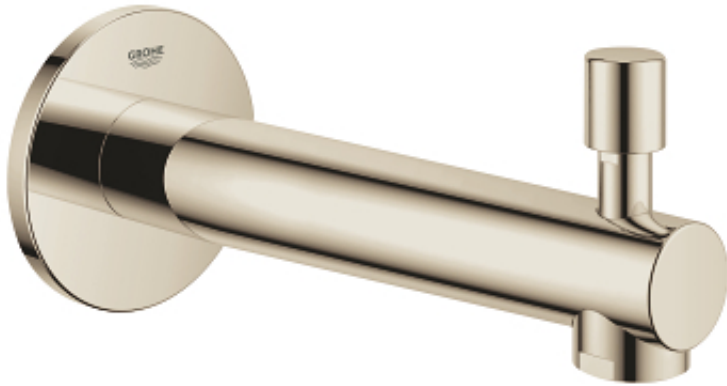

CONCETTO
Tub Spout
MODEL # 13275BE1

Pure Freude
an Wasser

GROHE

Product Description:
CONCETTO
Tub Spout

Standard Specification:

- Wall mount
- GROHE StarLight finish
- Flow control
- Automatic diverter: bath/shower
- 1/2" (13 mm) NPT Male Threads
- 6 11/16" (170 mm) spout reach

Applicable Codes & Standards:

- Energy Policy Act of 1992
- ASME A112.18.1/CSA B125.1
- ICC/ANSI A117.1

Color:

- 13275BE1 Polished nickel