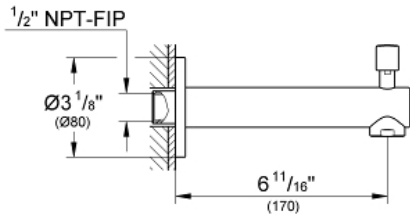

CONCETTO
Tub Spout
MODEL # 13275BE1

Pure Freude
an Wasser

GROHE

Product Description:
CONCETTO
Tub Spout

Standard Specification:

- Wall mount
- GROHE StarLight finish
- Flow control
- Automatic diverter: bath/shower
- 1/2" (13 mm) NPT Male Threads
- 6 11/16" (170 mm) spout reach