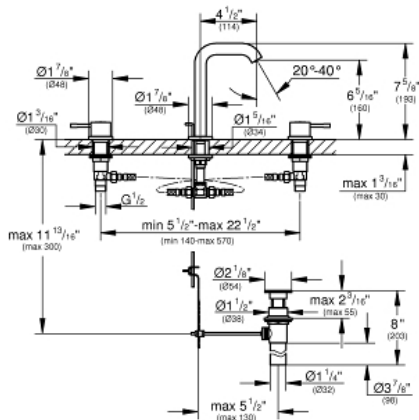

ESSENCE 8" Widespread Two-Handle Bathroom Faucet M-Size

MODEL # 20297BEA

Pure Freude
an Wasser

GROHE

Product Description:

ESSENCE

8" Widespread Two-Handle Bathroom Faucet M-Size

Standard Specification:

- 1/2" (13mm) ceramic cartridge (90° turn)
- GROHE StarLight finish
- GROHE EcoJoy Mousseur 1.2 gpm
- GROHE QuickFix rapid installation system
- Spout with flow control
- 1 1/4" pop-up waste set
- Pressure resistant flexible connection hoses (between spout and side valves)
- 1/2" x 7/16" (13mm x 10.5mm) union nut