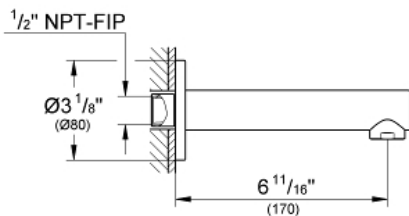

CONCETTO  
Tub Spout  
MODEL # 13274GN1

Pure Freude  
an Wasser

GROHE

**Product Description:**  
CONCETTO  
Tub Spout

**Standard Specification:**

- Wall mount
- GROHE StarLight finish
- Flow control
- 6 11/16" (170 mm) spout reach
- 1/2" (13 mm) NPT Male Threads