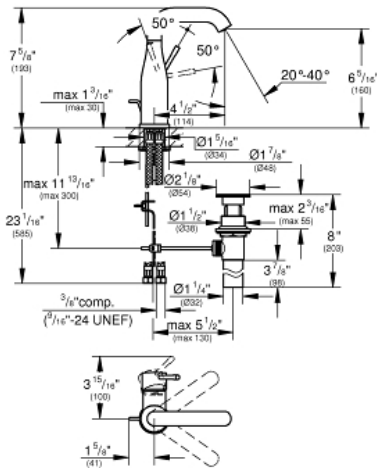

ESSENCE Single-Handle Bathroom Faucet M-Size

MODEL # 23485GNA

Pure Freude
an Wasser

Product Description:
ESSENCE
Single-Handle Bathroom Faucet M-Size

Standard Specification:

- Single hole installation
- Metal lever handle
- GROHE SilkMove 1.1" (28 mm) ceramic cartridge
- With temperature limiter
- GROHE StarLight finish
- GROHE EcoJoy Mousseur 1.2 gpm
- Swivel tubular spout with flow control and stop limiter
- 1 1/4" pop-up waste set

Applicable Codes & Standards:

- Energy Policy Act of 1992
- NSF 61
- ASME A112.18.1/CSA B125.1
- US Federal and State material regulations
- EPA WaterSense®
- CalGreen
- LOGO CEC

Color:

- 23485GNA Brushed cool sunrise