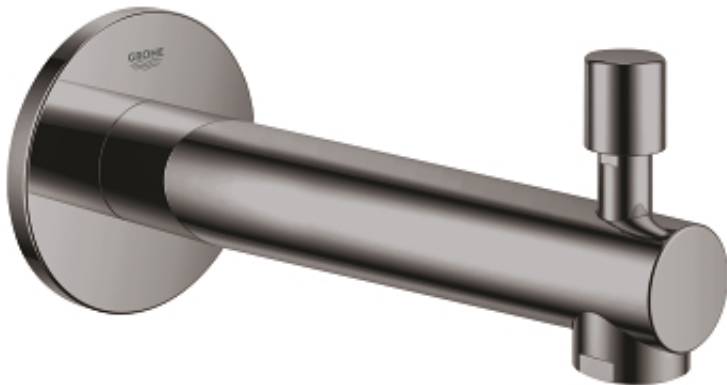

CONCETTO
Tub Spout
MODEL # 13275A01

Pure Freude
an Wasser

GROHE

Product Description:
CONCETTO
Tub Spout

Standard Specification:

- Wall mount
- GROHE StarLight finish
- Flow control
- Automatic diverter: bath/shower
- 1/2" (13 mm) NPT Male Threads
- 6 11/16" (170 mm) spout reach