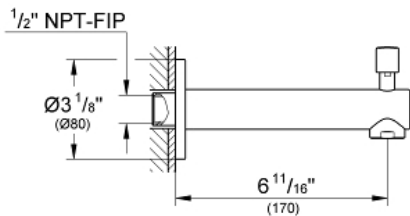

CONCETTO
Tub Spout
MODEL # 13275A01

Pure Freude
an Wasser

GROHE

Product Description:
CONCETTO
Tub Spout

Standard Specification:

- Wall mount
- GROHE StarLight finish
- Flow control
- Automatic diverter: bath/shower
- 1/2" (13 mm) NPT Male Threads
- 6 11/16" (170 mm) spout reach