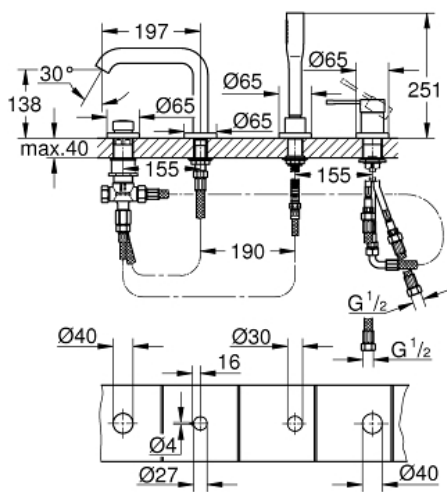

ESSENCE Four-Hole Bathtub Faucet with Handshower

MODEL # 19578BEA

Pure Freude
an Wasser

GROHE

Product Description:

ESSENCE

Four-Hole Bathtub Faucet with Handshower

Standard Specification:

- GROHE SilkMove 1.4" (35 mm) ceramic cartridge
- With temperature limiter
- GROHE StarLight finish
- Pre-assembled spout mounting
- Single lever valve operating element
- Metal lever handle
- Bath inlet with flow control
- Bath/shower diverter
- Hand shower (26 465)
- 79" (2000mm) metal shower hose
- Stainless steel flex lines
- Connection for shower hose
- Check valve included to prevent backflow
- For use with 29 037 000
- Min. recommended pressure: 15 psi (1.0 bar)

Applicable Codes & Standards:

- Energy Policy Act of 1992
- ASME A112.18.1/CSA B125.1
- US Federal and State material regulations
- CalGreen
- LOGO CEC

Color:

- 19578BEA Polished nickel