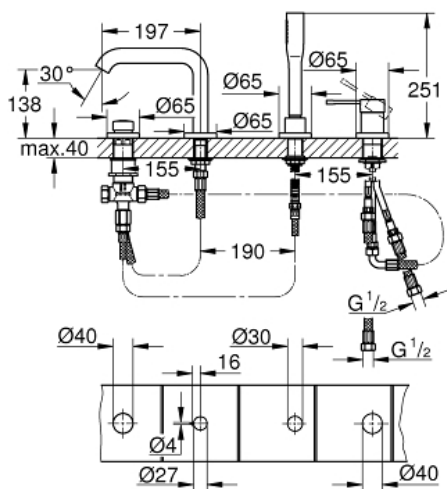

ESSENCE Four-Hole Bathtub Faucet with Handshower

MODEL # 19578GNA

Pure Freude
an Wasser

GROHE

Product Description:

ESSENCE

Four-Hole Bathtub Faucet with Handshower

Standard Specification:

- GROHE SilkMove 1.4" (35 mm) ceramic cartridge
- With temperature limiter
- GROHE StarLight finish
- Pre-assembled spout mounting
- Single lever valve operating element
- Metal lever handle
- Bath inlet with flow control
- Bath/shower diverter
- Hand shower (26 465)
- 79" (2000mm) metal shower hose
- Stainless steel flex lines
- Connection for shower hose
- Check valve included to prevent backflow
- For use with 29 037 000
- Min. recommended pressure: 15 psi (1.0 bar)