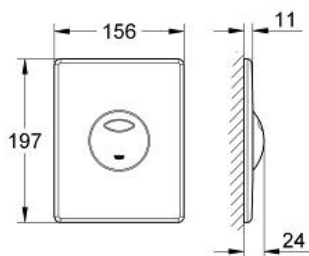

SKATE  
Wall Plate  
MODEL # 38862P00

Pure Freude  
an Wasser

GROHE

ADA

C

**Product Description:**

SKATE  
Wall Plate

**Standard Specification:**

- For dual flush or start & stop actuation
- For pneumatic discharge valve AV1
- Vertical and horizontal installation
- 6" x 7<sup>3</sup>/<sub>4</sub>"
- Made of ABS
- **GROHE StarLight** chrome finish
- **GROHE EcoJoy** technology for less water and perfect flow