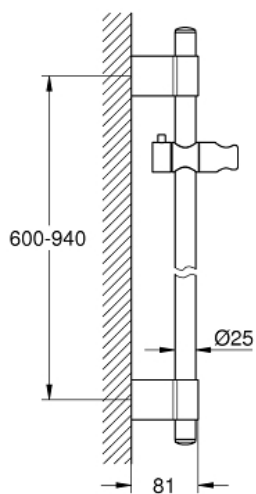

POWER&SOUL
36" Shower Bar
MODEL # 27785000

Pure Freude
an Wasser

GROHE

Product Description:

**POWER&SOUL
36" Shower Bar**

Standard Specification:

- With wall holders
- Glide element and swivel hand shower holder
- **GROHE QuickFix** (adjustable distance between wall shower holders for adaption to existing drillings)
- **GROHE StarLight** chrome finish

Color:

□ 27785000 StarLight Chrome