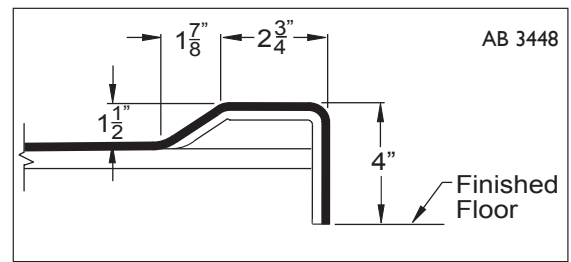

THERMAL CAST ACRYLIC shower bases

AB 3448 48" x 34" x 5.25"

Cast acrylic shower base with 4" easy-step threshold

HANDED center drain

WEIGHT 67

WARRANTY 5 year limited

4" EasyStep™

CENTER DRAIN	A	B	C	D
AB 3448	48 1/4"	24 1/8"	34"	16 1/4"