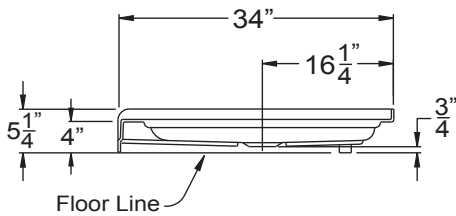

THERMAL CAST ACRYLIC shower bases

AB 3448 48" x 34" x 5.25"

Cast acrylic shower base with 4" easy-step threshold

HANDED center drain

WEIGHT 67

WARRANTY 5 year limited

4" EasyStep™

CENTER DRAIN	A	B	C	D
AB 3448	48 1/4"	24 1/8"	34"	16 1/4"