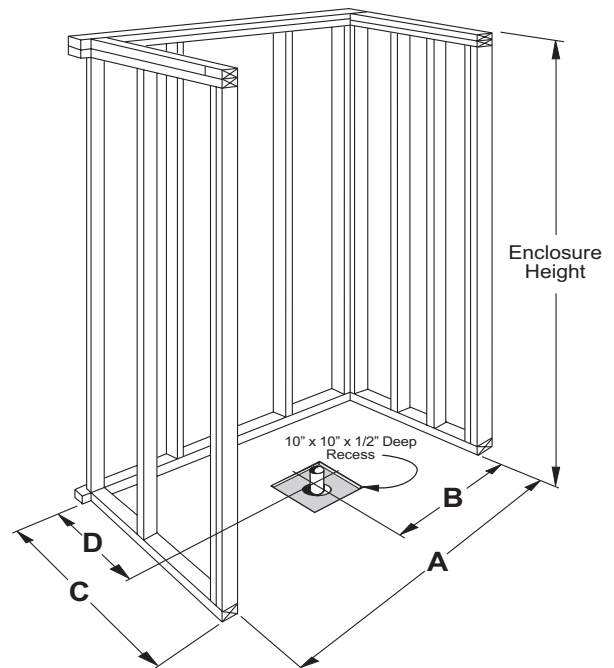

THERMAL CAST ACRYLIC shower bases

AB 3448 48" x 34" x 5.25"

Cast acrylic shower base with 4" easy-step threshold

HANDED center drain

WEIGHT 67

WARRANTY 5 year limited

4" EasyStep™

CENTER DRAIN	A	B	C	D
AB 3448	48 1/4"	24 1/8"	34"	16 1/4"