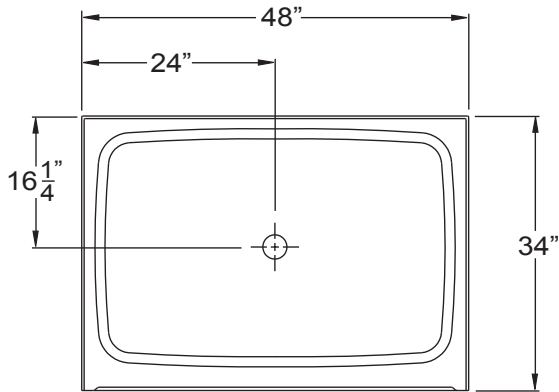

THERMAL CAST ACRYLIC shower bases

AB 3448 48" x 34" x 5.25"

Cast acrylic shower base with 4" easy-step threshold

HANDED center drain

WEIGHT 67

WARRANTY 5 year limited

4" EasyStep™

CENTER DRAIN	A	B	C	D
AB 3448	48 1/4"	24 1/8"	34"	16 1/4"