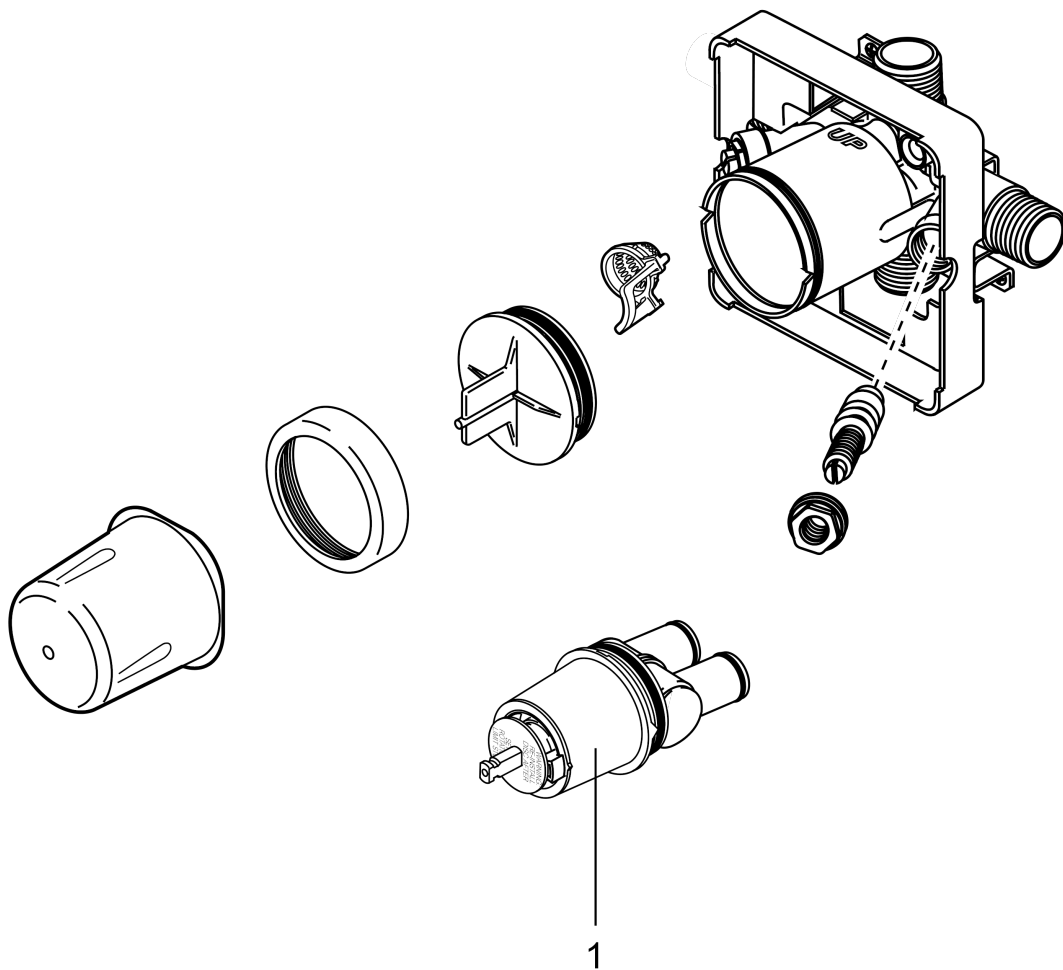

Rough, Pressure Balance with Service Stops

Finishes : n.a. Part no. : 04121181

Description

Features

- 1/2" NPT

Item details

List Price \$ 136.00

Compliance

Product image

Scale drawing

Rough, Pressure Balance with Service Stops

Finishes : n.a. Part no. : 04121181

Exploded drawing

Year of production: >10/08

1
 The cartridge is included with the trim kit.
 La cartouche est comprise avec le jeu de garniture.
 El cartucho está incluido en el juego de la pieza exterior.

Rough, Pressure Balance with Service Stops

Finishes : n.a. Part no. : 04121181

Spare parts list

Year of production: >10/08

Pos.	Description	Part no.	Price	PU
1	cartridge, assy	88727000	-	1