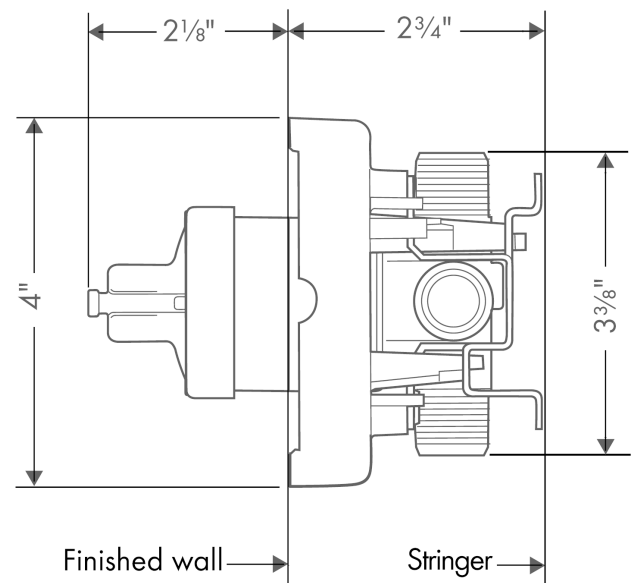

Rough, Pressure Balance with Service Stops

Finishes : n.a. Part no. : 04121181

Description

Features

- 1/2" NPT

Item details

List Price \$ 136.00

Compliance

Product image

Scale drawing

Rough, Pressure Balance with Service Stops

Finishes : n.a. Part no. : 04121181

Exploded drawing

Year of production: >10/08

1
 The cartridge is included with the trim kit.
 La cartouche est comprise avec le jeu de garniture.
 El cartucho está incluido en el juego de la pieza exterior.

Rough, Pressure Balance with Service Stops

Finishes : n.a. Part no. : 04121181

Spare parts list

Year of production: >10/08

Pos.	Description	Part no.	Price	PU
1	cartridge, assy	88727000	-	1