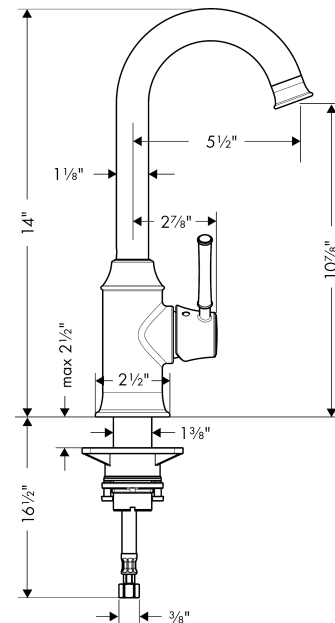

Talis C
Bar Faucet, 1.5 GPM
 Finishes : **chrome** Part no. : **04217000**

Description

Features

- consists of: Single lever kitchen mixer
- Swivel range 150°
- Aerated spray
- Single-hole installation
- Flow: 1.5 GPM (5.7 L/Min)
- Ceramic cartridge
- 3/8" hoses

Item details

List Price \$ 418.00

Technology

Compliance

Product image

Scale drawing

Talis C
Bar Faucet, 1.5 GPM
 Finishes : **chrome** Part no. : **04217000**

Exploded drawing

Year of production: >10/18

Talis C
Bar Faucet, 1.5 GPM
 Finishes : **chrome** Part no. : **04217000**

Spare parts list

Year of production: >10/18

Pos.	Description	Part no.	Price	PU
1	handle	95900000	-	1
2	screw cover	96338000	-	1
3	flange	97406000	-	1
4	nut	96461000	-	1
5	cartridge, assy	92730000	-	1
6	locking screw for handle	96059000	-	1
7	seal	95008000	-	1
8	sealing set	92646000	-	1
9	screw	97662000	-	1
10	axialring	97558000	-	1
11	fixing set (Ø 34)	95049000	-	1
12	connection hose 35½" M8x0,75 3/8"	96316001	-	1