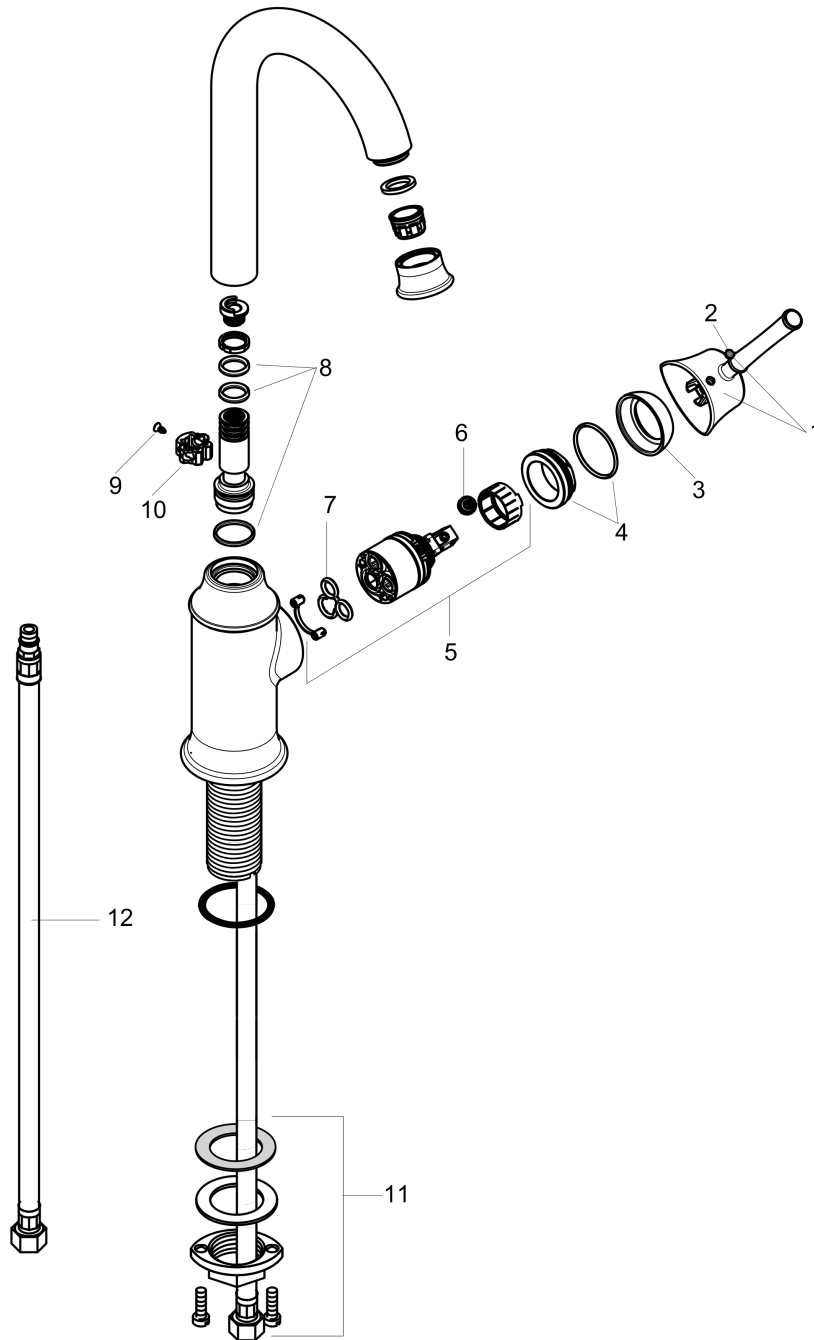

Talis C
Bar Faucet, 1.5 GPM
 Finishes : **chrome** Part no. : **04217000**

Description

Features

- consists of: Single lever kitchen mixer
- Swivel range 150°
- Aerated spray
- Single-hole installation
- Flow: 1.5 GPM (5.7 L/Min)
- Ceramic cartridge
- 3/8" hoses

Item details

List Price \$ 418.00

Technology

Compliance

Product image

Scale drawing

Talis C
Bar Faucet, 1.5 GPM
 Finishes : **chrome** Part no. : **04217000**

Exploded drawing

Year of production: >10/18

Talis C
Bar Faucet, 1.5 GPM
 Finishes : **chrome** Part no. : **04217000**

Spare parts list

Year of production: >10/18

Pos.	Description	Part no.	Price	PU
1	handle	95900000	-	1
2	screw cover	96338000	-	1
3	flange	97406000	-	1
4	nut	96461000	-	1
5	cartridge, assy	92730000	-	1
6	locking screw for handle	96059000	-	1
7	seal	95008000	-	1
8	sealing set	92646000	-	1
9	screw	97662000	-	1
10	axialring	97558000	-	1
11	fixing set (Ø 34)	95049000	-	1
12	connection hose 35½" M8x0,75 3/8"	96316001	-	1