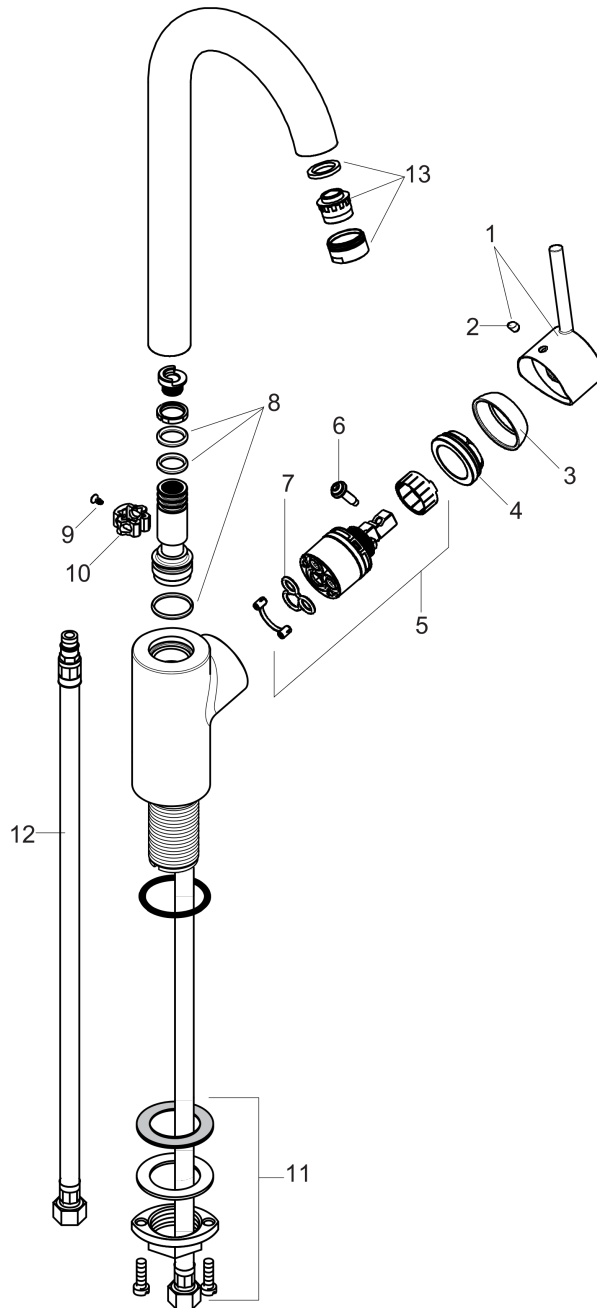

Talis S
Bar Faucet, 1.5 GPM
 Finishes : **chrome** Part no. : **04287000**

Description

Features

- Swivel range 150°
- Aerated spray
- Single-hole installation
- Flow: 1.5 GPM (5.7 L/Min)
- Ceramic cartridge
- 3/8" hoses

Item details

List Price \$ 451.00

Technology

Compliance

Product image

Scale drawing

Talis S
Bar Faucet, 1.5 GPM
 Finishes : **chrome** Part no. : **04287000**

Exploded drawing

Year of production: >10/18

Talis S
Bar Faucet, 1.5 GPM
 Finishes : **chrome** Part no. : **04287000**

Spare parts list

Year of production: >10/18

Pos.	Description	Part no.	Price	PU
1	handle	95560000	-	1
2	screw cover	96338000	-	1
3	flange	95498000	-	1
4	nut	97209000	-	1
5	cartridge, assy	92730000	-	1
6	locking screw for handle	95140000	-	1
7	seal	95008000	-	1
8	sealing set	92646000	-	1
9	screw	97662000	-	1
10	axialring	97558000	-	1
11	fixing set (Ø 34)	95049000	-	1
12	connection hose 35½" M8x0,75 3/8"	96316001	-	1
13	aerator M24x1 (5 l/min)	88744000	-	1