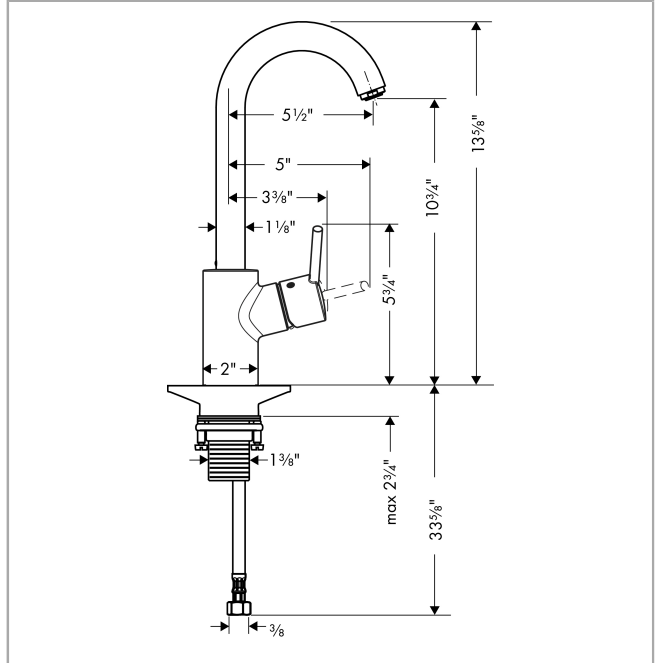

Talis S
Bar Faucet, 1.5 GPM
 Finishes : **chrome** Part no. : **04287000**

Description

Features

- Swivel range 150°
- Aerated spray
- Single-hole installation
- Flow: 1.5 GPM (5.7 L/Min)
- Ceramic cartridge
- 3/8" hoses

Item details

List Price \$ 451.00

Technology

Compliance

Product image

Scale drawing

Talis S
Bar Faucet, 1.5 GPM
 Finishes : **chrome** Part no. : **04287000**

Exploded drawing

Year of production: >10/18

Talis S
Bar Faucet, 1.5 GPM
 Finishes : **chrome** Part no. : **04287000**

Spare parts list

Year of production: >10/18

Pos.	Description	Part no.	Price	PU
1	handle	95560000	-	1
2	screw cover	96338000	-	1
3	flange	95498000	-	1
4	nut	97209000	-	1
5	cartridge, assy	92730000	-	1
6	locking screw for handle	95140000	-	1
7	seal	95008000	-	1
8	sealing set	92646000	-	1
9	screw	97662000	-	1
10	axialring	97558000	-	1
11	fixing set (Ø 34)	95049000	-	1
12	connection hose 35½" M8x0,75 3/8"	96316001	-	1
13	aerator M24x1 (5 l/min)	88744000	-	1