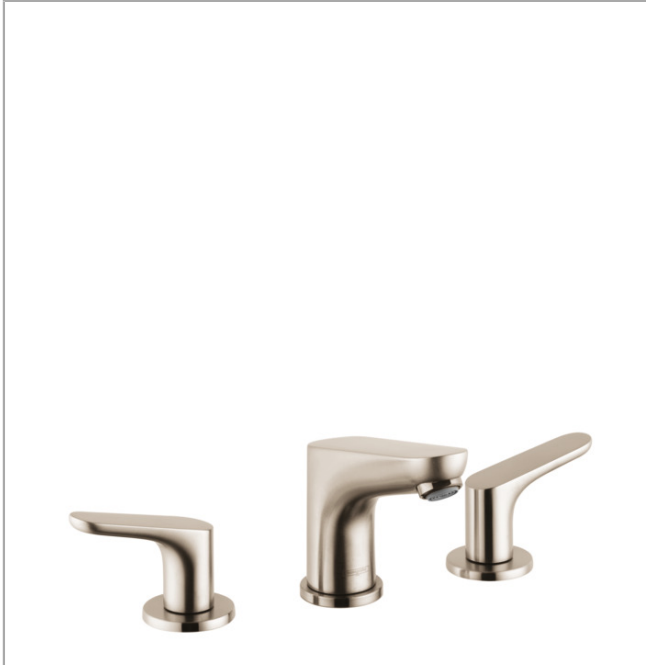

Product image