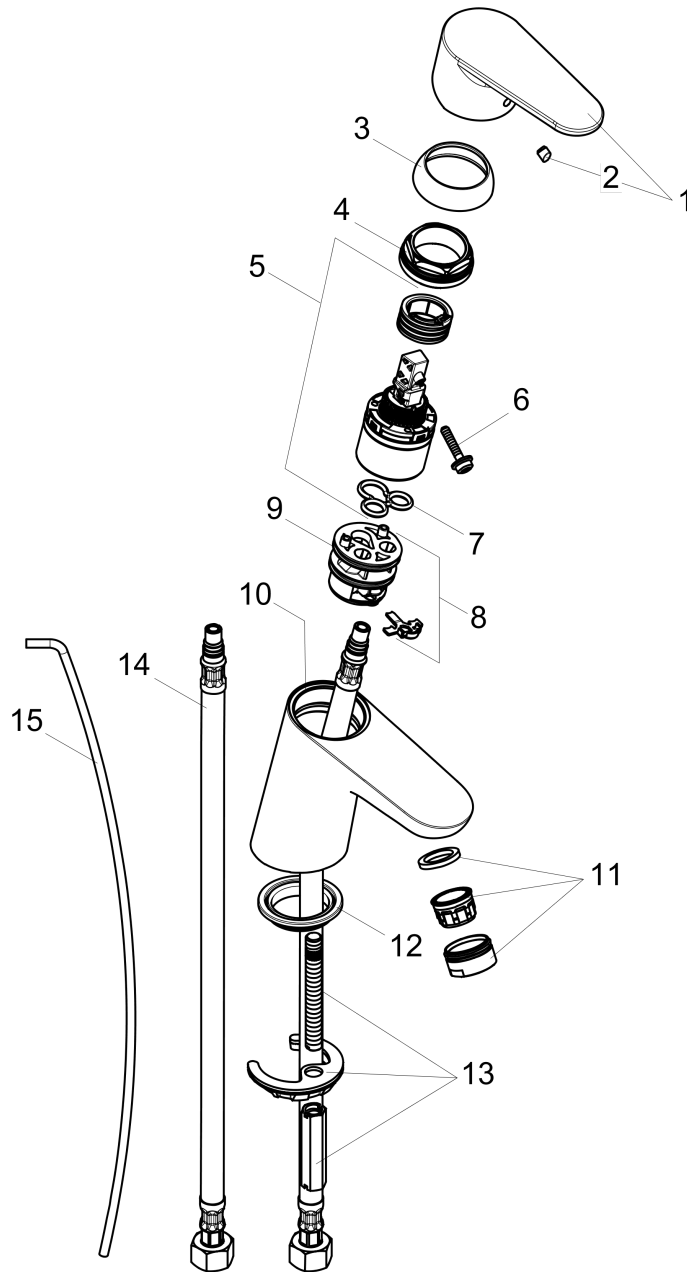

Focus

Single-Hole Faucet 70 with Pop-Up Drain, 1.2 GPM

Finishes : **brushed nickel** Part no. : **04370820**

Description

Features

- consists of: Single-Handle Faucet, Base Plate
- Aerated spray
- Flow: 1.2 GPM (4.5 L/Min)
- Ceramic cartridge
- Includes pop-up drain

Item details

List Price \$ 270.00

Technology

Compliance

Product image

Scale drawing

Focus

Single-Hole Faucet 70 with Pop-Up Drain, 1.2 GPM

Finishes : **brushed nickel** Part no. : **04370820**

Exploded drawing

Year of production: >07/16

Focus**Single-Hole Faucet 70 with Pop-Up Drain, 1.2 GPM**Finishes : **brushed nickel** Part no. : **04370820****Spare parts list**

Year of production: >07/16

Pos.	Description	Part no.	Price	PU
1	handle	98532820	-	1
2	screw cover	96338000	-	1
3	flange	97406820	-	1
4	nut	97209000	-	1
5	cartridge, assy	95646001	-	1
6	locking screw for handle	95140000	-	1
7	seal	95008000	-	1
8	adapter for cartridge	98750000	-	1
9	O-Ring 30x2	98186000	-	1
10	O-ring 35x2	92604000	-	1
11	aerator M24x1 (4,5 l/min)	92877820	-	1
12	seal Ø 42	98722000	-	1
13	fixing set	88508000	-	1
14	connection hose 18½" M8x0,75 3/8"	96321001	-	1
15	pull rod	96657820	-	1
a	pop up waste	88509820	-	1
b	escutcheon	06490820	-	1