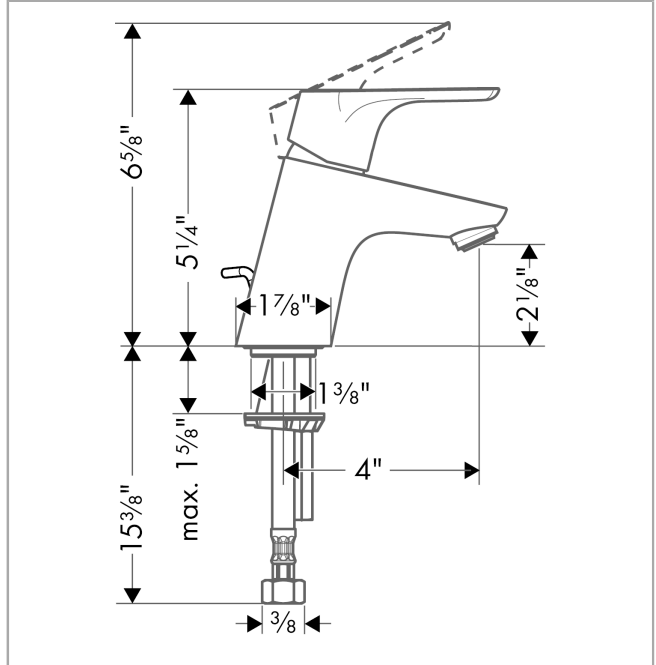

Focus

Single-Hole Faucet 70 with Pop-Up Drain, 1.2 GPM

Finishes : **brushed nickel** Part no. : **04370820**

Description

Features

- consists of: Single-Handle Faucet, Base Plate
- Aerated spray
- Flow: 1.2 GPM (4.5 L/Min)
- Ceramic cartridge
- Includes pop-up drain

Item details

List Price \$ 270.00

Technology

Compliance

Product image

Scale drawing

Focus

Single-Hole Faucet 70 with Pop-Up Drain, 1.2 GPM

Finishes : **brushed nickel** Part no. : **04370820**

Exploded drawing

Year of production: >07/16

Focus**Single-Hole Faucet 70 with Pop-Up Drain, 1.2 GPM**Finishes : **brushed nickel** Part no. : **04370820****Spare parts list**

Year of production: >07/16

Pos.	Description	Part no.	Price	PU
1	handle	98532820	-	1
2	screw cover	96338000	-	1
3	flange	97406820	-	1
4	nut	97209000	-	1
5	cartridge, assy	95646001	-	1
6	locking screw for handle	95140000	-	1
7	seal	95008000	-	1
8	adapter for cartridge	98750000	-	1
9	O-Ring 30x2	98186000	-	1
10	O-ring 35x2	92604000	-	1
11	aerator M24x1 (4,5 l/min)	92877820	-	1
12	seal Ø 42	98722000	-	1
13	fixing set	88508000	-	1
14	connection hose 18½" M8x0,75 3/8"	96321001	-	1
15	pull rod	96657820	-	1
a	pop up waste	88509820	-	1
b	escutcheon	06490820	-	1