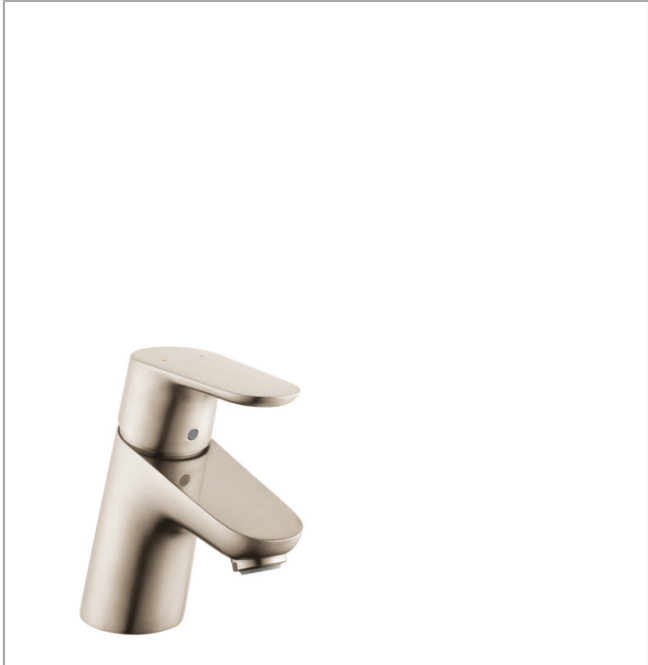

Focus

Single-Hole Faucet 70 with Pop-Up Drain, 1.2 GPM

Finishes : **brushed nickel** Part no. : **04370820**

Description

Features

- consists of: Single-Handle Faucet, Base Plate
- Aerated spray
- Flow: 1.2 GPM (4.5 L/Min)
- Ceramic cartridge
- Includes pop-up drain

Item details

List Price \$ 270.00

Technology

Compliance

Product image

Scale drawing

Focus

Single-Hole Faucet 70 with Pop-Up Drain, 1.2 GPM

Finishes : **brushed nickel** Part no. : **04370820**

Exploded drawing

Year of production: >07/16

Focus**Single-Hole Faucet 70 with Pop-Up Drain, 1.2 GPM**Finishes : **brushed nickel** Part no. : **04370820****Spare parts list**