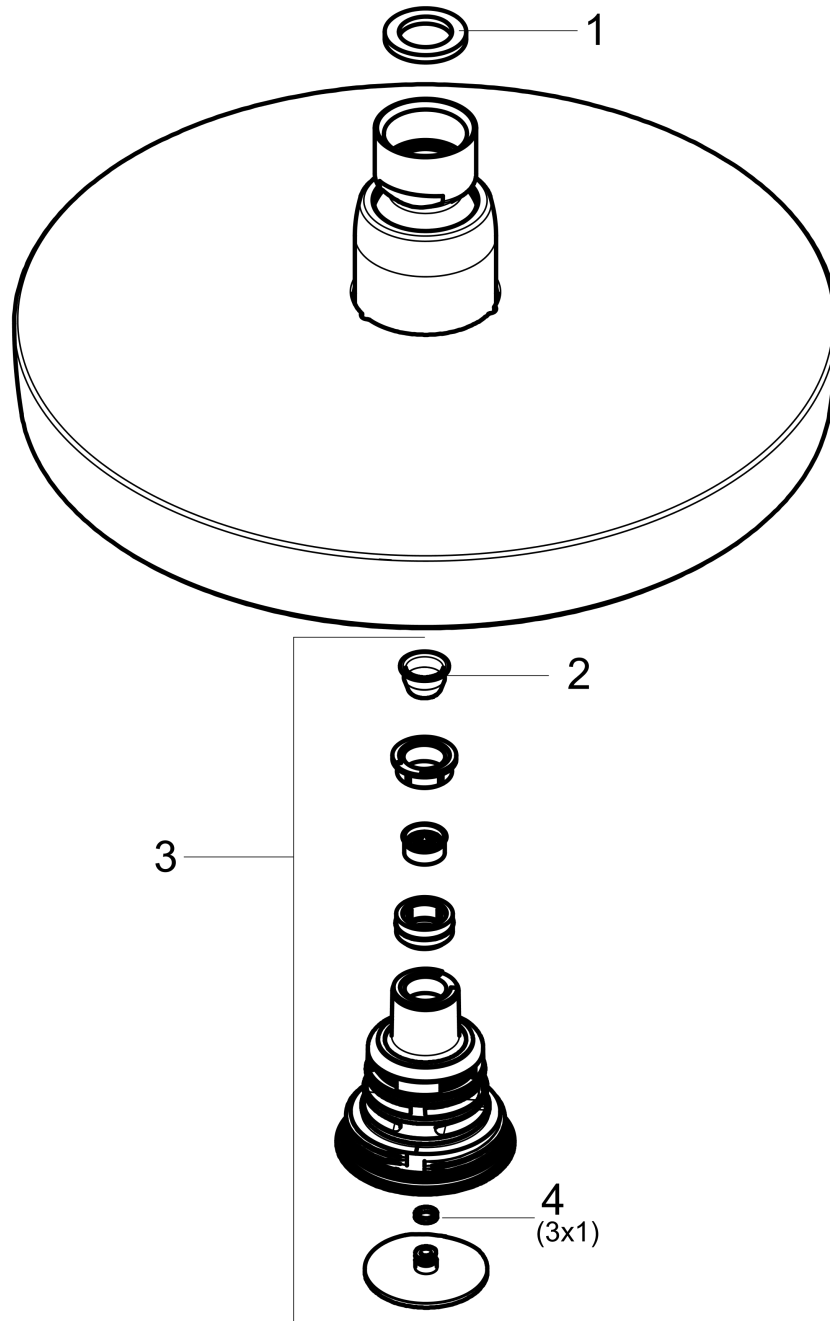

Croma Select S
Showerhead 180 2-Jet, 1.8 GPM
 Finishes : **white/chrome** Part no. : **04388400**

Description

Features

- 147 no-clog spray channels
- Spray modes: Rain, IntenseRain
- Flow: 1.8 GPM (6.8 L/Min)
- Select button for comfortable alternation of spray modes
- Fully-finished matching spray face

Item details

List Price \$ 288.00

Technology

Compliance

Product image

Scale drawing

Croma Select S
Showerhead 180 2-Jet, 1.8 GPM
 Finishes : **white/chrome** Part no. : **04388400**

Exploded drawing

Year of production: >01/18

Croma Select S
Showerhead 180 2-Jet, 1.8 GPM
 Finishes : **white/chrome** Part no. : **04388400**

Spare parts list

Year of production: >01/18

Pos.	Description	Part no.	Price	PU
1	seal	98058000	-	1
2	filter	97735000	-	1
3	selector assy	98343001	-	1
4	O-ring 3x1	98384000	-	1
a	cover	98344000	-	1