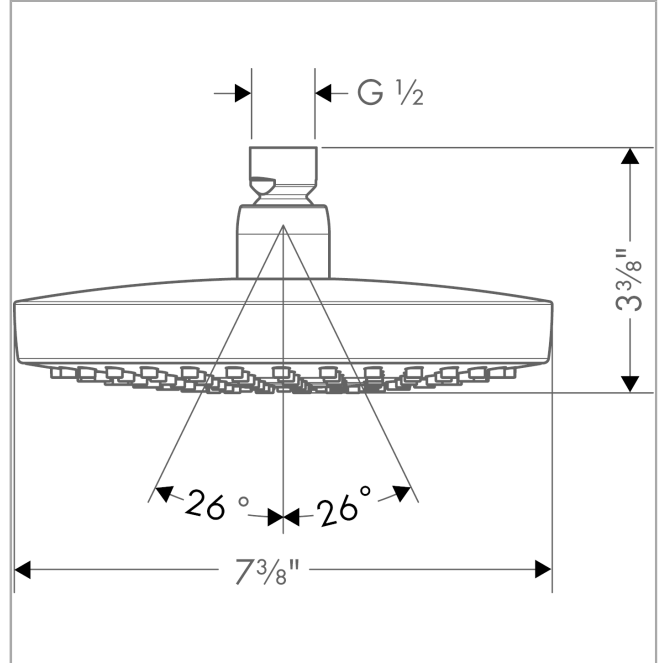

Croma Select S
Showerhead 180 2-Jet, 1.8 GPM
 Finishes : **white/chrome** Part no. : **04388400**

Description

Features

- 147 no-clog spray channels
- Spray modes: Rain, IntenseRain
- Flow: 1.8 GPM (6.8 L/Min)
- Select button for comfortable alternation of spray modes
- Fully-finished matching spray face

Item details

List Price \$ 288.00

Technology

Compliance

Product image

Scale drawing

Croma Select S
Showerhead 180 2-Jet, 1.8 GPM
 Finishes : **white/chrome** Part no. : **04388400**

Exploded drawing

Year of production: >01/18

Croma Select S
Showerhead 180 2-Jet, 1.8 GPM
 Finishes : **white/chrome** Part no. : **04388400**

Spare parts list

Year of production: >01/18

Pos.	Description	Part no.	Price	PU
1	seal	98058000	-	1
2	filter	97735000	-	1
3	selector assy	98343001	-	1
4	O-ring 3x1	98384000	-	1
a	cover	98344000	-	1