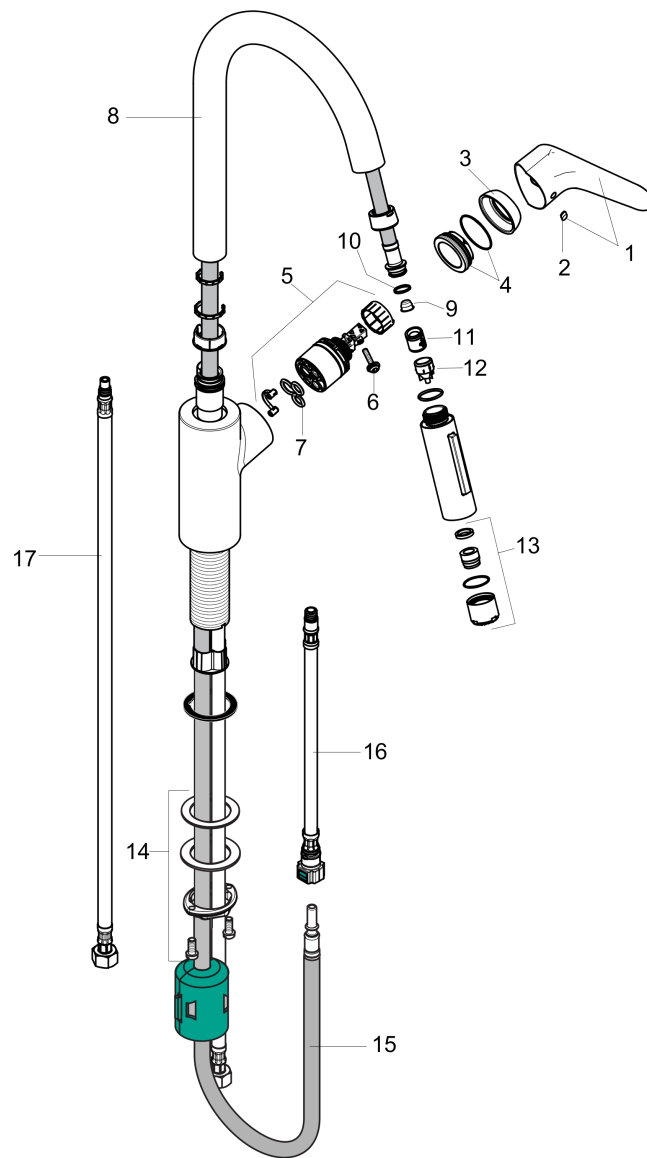

**Focus**  
**HighArc Kitchen Faucet, 2-Spray Pull-Down, 1.75 GPM**  
 Finishes : **steel optic** Part no. : **04505800**

**Description**

**Features**

- Swivel range 150°
- Laminar and needle spray
- Toggle spray diverter
- MagFit magnetic sprayhead docking
- Single-hole installation
- Flow: 1.75 GPM (6.6 L/Min)
- Ceramic cartridge
- 3/8" hoses
- Integrated double backflow prevention

**Item details**

List Price \$ 631.00

**Technology**

**Compliance**

**Product image**

**Scale drawing**

**Focus**  
**HighArc Kitchen Faucet, 2-Spray Pull-Down, 1.75 GPM**  
 Finishes : **steel optic**    Part no. : **04505800**

Exploded drawing

Year of production: >10/18

**Focus**

**HighArc Kitchen Faucet, 2-Spray Pull-Down, 1.75 GPM**

Finishes : **steel optic** Part no. : **04505800**

**Spare parts list**

Year of production: >10/18

Pos.	Description	Part no.	Price	PU
1	handle	98460800	-	1
2	screw cover	96338000	-	1
3	flange	95498800	-	1
4	nut	97209000	-	1
5	cartridge, assy	92730000	-	1
6	locking screw for handle	95140000	-	1
7	seal	95008000	-	1
8	spout cpl.	95562800	-	1
9	filter	97735000	-	1
10	O-ring 11x2	98127000	-	1
11	non return valve	93218000	-	1
12	set of non return valves DW 15	97350000	-	1
13	aerator laminar M22x1 (15 l/min)	95909000	-	1
14	fixing set (Ø 34)	95049000	-	1
15	hose 1,50 m	88624000	-	1
16	connection hose 600 mm M10x1	95561000	-	1
17	connection hose 35½" M8x0,75 3/8"	96316001	-	1