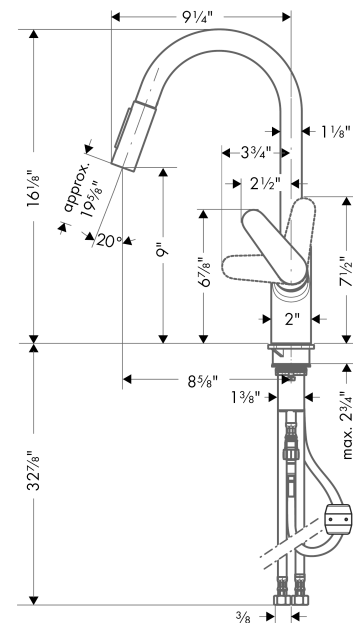

**Focus**  
**HighArc Kitchen Faucet, 2-Spray Pull-Down, 1.75 GPM**  
 Finishes : **steel optic** Part no. : **04505800**

**Description**

**Features**

- Swivel range 150°
- Laminar and needle spray
- Toggle spray diverter
- MagFit magnetic sprayhead docking
- Single-hole installation
- Flow: 1.75 GPM (6.6 L/Min)
- Ceramic cartridge
- 3/8" hoses
- Integrated double backflow prevention

**Item details**

List Price \$ 631.00

**Technology**

**Compliance**

**Product image**

**Scale drawing**

**Focus**  
**HighArc Kitchen Faucet, 2-Spray Pull-Down, 1.75 GPM**  
 Finishes : **steel optic**    Part no. : **04505800**

Exploded drawing

Year of production: >10/18

**Focus**

**HighArc Kitchen Faucet, 2-Spray Pull-Down, 1.75 GPM**

Finishes : **steel optic** Part no. : **04505800**

**Spare parts list**

Year of production: >10/18

Pos.	Description	Part no.	Price	PU
1	handle	98460800	-	1
2	screw cover	96338000	-	1
3	flange	95498800	-	1
4	nut	97209000	-	1
5	cartridge, assy	92730000	-	1
6	locking screw for handle	95140000	-	1
7	seal	95008000	-	1
8	spout cpl.	95562800	-	1
9	filter	97735000	-	1
10	O-ring 11x2	98127000	-	1
11	non return valve	93218000	-	1
12	set of non return valves DW 15	97350000	-	1
13	aerator laminar M22x1 (15 l/min)	95909000	-	1
14	fixing set (Ø 34)	95049000	-	1
15	hose 1,50 m	88624000	-	1
16	connection hose 600 mm M10x1	95561000	-	1
17	connection hose 35½" M8x0,75 3/8"	96316001	-	1