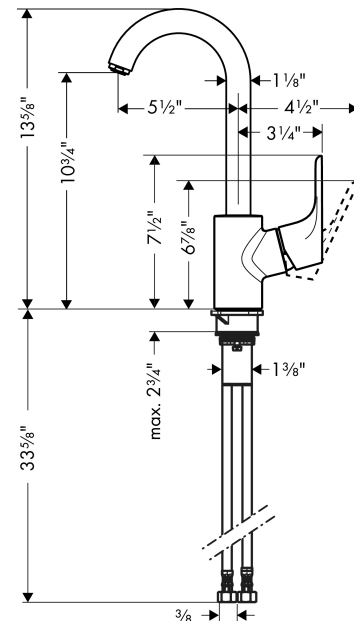

Focus

Bar Faucet, 1.5 GPM

Finishes : **chrome** Part no. : **04507001**

Description

Features

- Swivel range 150°
- Aerated spray
- Single-hole installation
- Flow: 1.5 GPM (5.7 L/Min)
- Ceramic cartridge
- 3/8" hoses

Item details

List Price \$ 354.00

Technology

Compliance

Product image

Scale drawing

Focus

Bar Faucet, 1.5 GPM

Finishes : **chrome** Part no. : **04507001**

Exploded drawing

Year of production: >10/18

Focus**Bar Faucet, 1.5 GPM**Finishes : **chrome** Part no. : **04507001****Spare parts list**

Year of production: >10/18

Pos.	Description	Part no.	Price	PU
1	handle	98460000	-	1
2	screw cover	96338000	-	1
3	flange	95498000	-	1
4	nut	97209000	-	1
5	cartridge, assy	92730000	-	1
6	locking screw for handle	95140000	-	1
7	seal	95008000	-	1
8	sealing set	92646000	-	1
9	screw	97662000	-	1
10	axialring	97558000	-	1
11	fixing set (Ø 34)	95049000	-	1
12	connection hose 35½" M8x0,75 3/8"	96316001	-	1
13	aerator M24x1 (5 l/min)	88744000	-	1