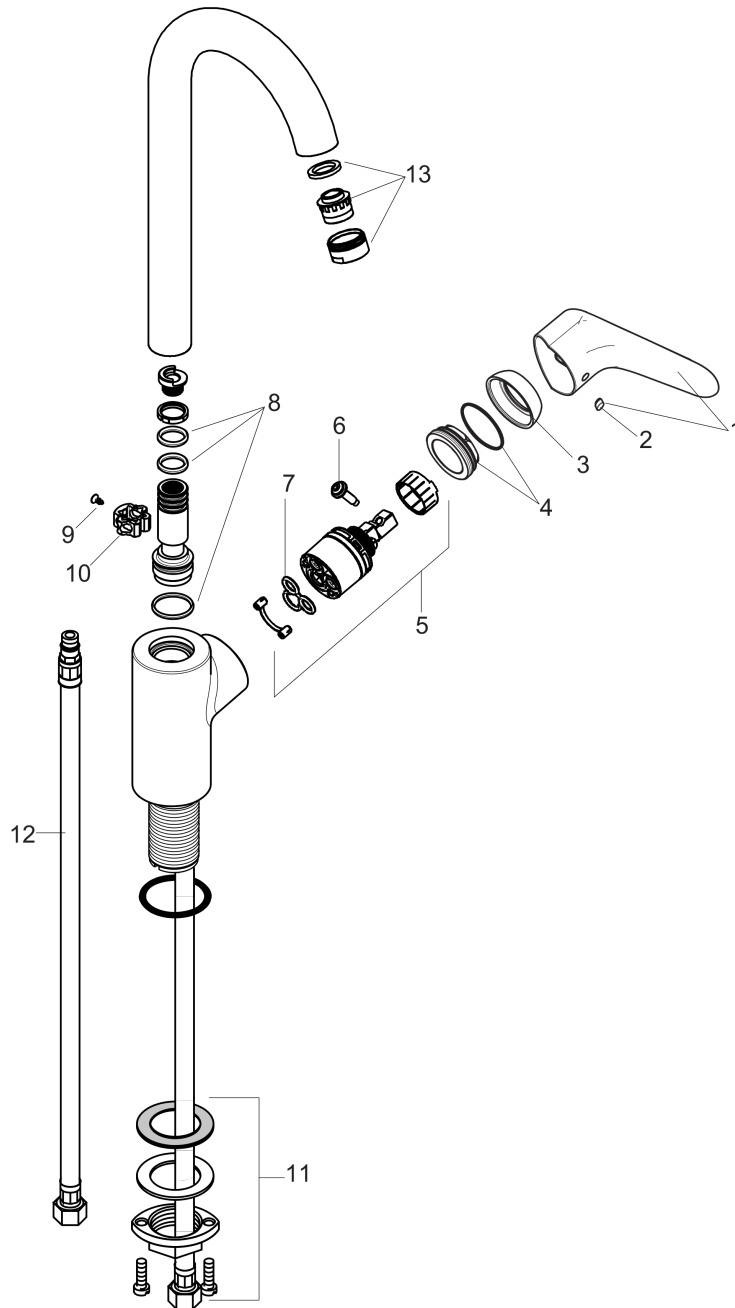

Focus

Bar Faucet, 1.5 GPM

Finishes : **chrome** Part no. : **04507001**

Description

Features

- Swivel range 150°
- Aerated spray
- Single-hole installation
- Flow: 1.5 GPM (5.7 L/Min)
- Ceramic cartridge
- 3/8" hoses

Item details

List Price \$ 354.00

Technology

Compliance

Product image

Scale drawing

Focus

Bar Faucet, 1.5 GPM

Finishes : **chrome** Part no. : **04507001**

Exploded drawing

Year of production: >10/18

Focus**Bar Faucet, 1.5 GPM**Finishes : **chrome** Part no. : **04507001****Spare parts list**

Year of production: >10/18

Pos.	Description	Part no.	Price	PU
1	handle	98460000	-	1
2	screw cover	96338000	-	1
3	flange	95498000	-	1
4	nut	97209000	-	1
5	cartridge, assy	92730000	-	1
6	locking screw for handle	95140000	-	1
7	seal	95008000	-	1
8	sealing set	92646000	-	1
9	screw	97662000	-	1
10	axialring	97558000	-	1
11	fixing set (Ø 34)	95049000	-	1
12	connection hose 35½" M8x0,75 3/8"	96316001	-	1
13	aerator M24x1 (5 l/min)	88744000	-	1