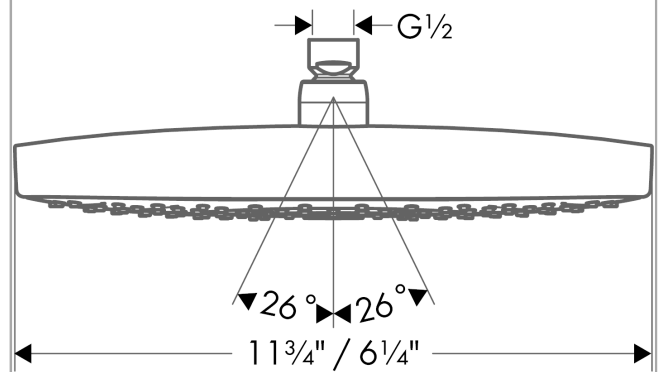

Raindance Select E
Showerhead 300 2-Jet, 2.0 GPM
 Finishes : **chrome** Part no. : **04534000**

Description

Features

- 146 no-clog spray channels
- Spray modes: RainAir, Rain
- Flow: 2.0 GPM (7.6 L/Min)
- Select button for comfortable alternation of spray modes
- Fully-finished matching spray face
- Spray face removable for cleaning

Item details

List Price \$ 680.00

Technology

Compliance

Product image

Scale drawing

Raindance Select E
Showerhead 300 2-Jet, 2.0 GPM
Finishes : **chrome** Part no. : **04534000**

Exploded drawing

Year of production: >02/18

Raindance Select E
Showerhead 300 2-Jet, 2.0 GPM
 Finishes : **chrome** Part no. : **04534000**

Spare parts list

Year of production: >02/18

Pos.	Description	Part no.	Price	PU
1	selector assy	93091000	-	1
2	filter	97735000	-	1
3	flat seal	97674000	-	1