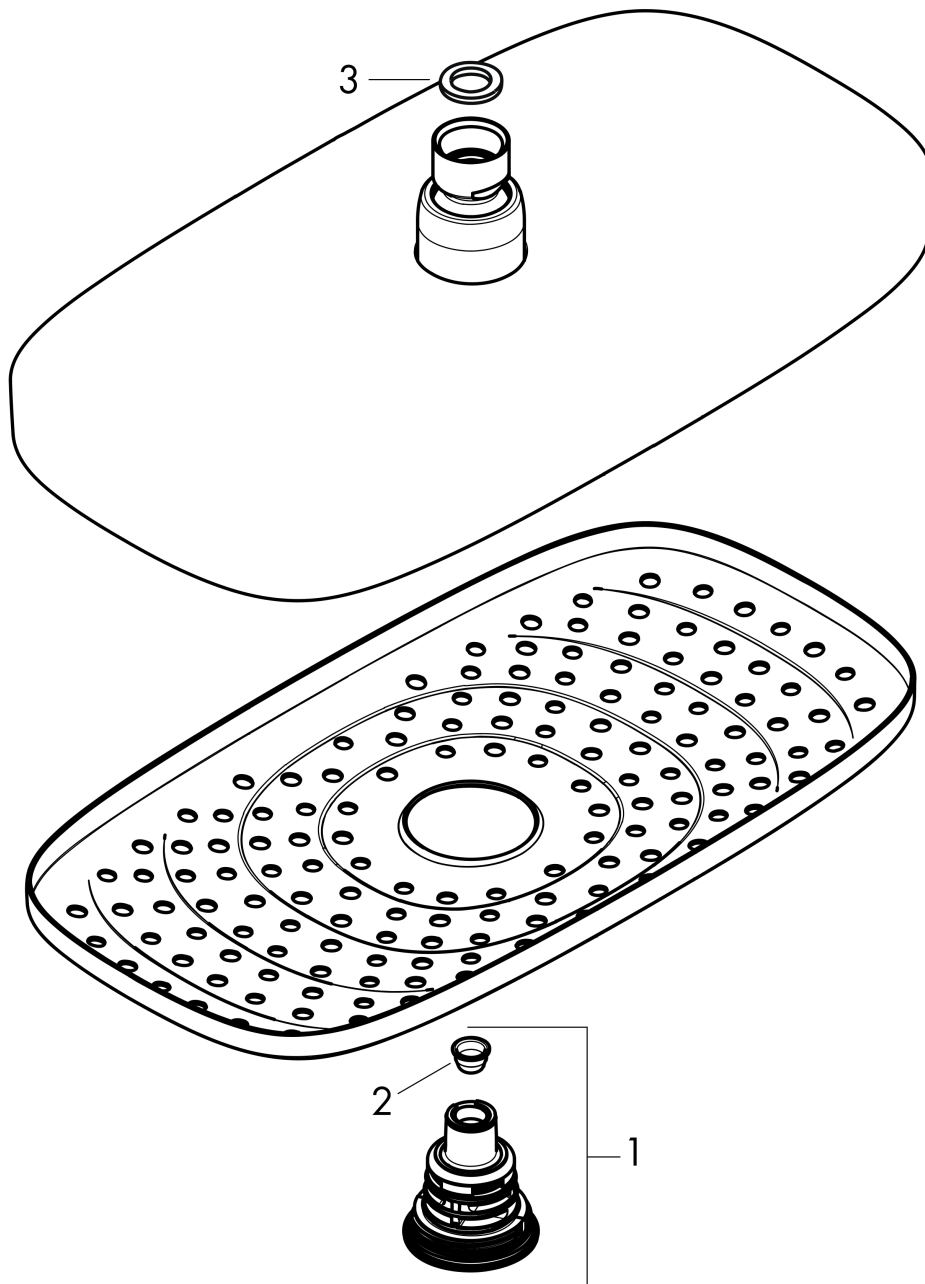

Raindance Select E
Showerhead 300 2-Jet, 2.0 GPM
 Finishes : **chrome** Part no. : **04534000**

Description

Features

- 146 no-clog spray channels
- Spray modes: RainAir, Rain
- Flow: 2.0 GPM (7.6 L/Min)
- Select button for comfortable alternation of spray modes
- Fully-finished matching spray face
- Spray face removable for cleaning

Item details

List Price \$ 680.00

Technology

Compliance

Product image

Scale drawing

Raindance Select E
Showerhead 300 2-Jet, 2.0 GPM
Finishes : **chrome** Part no. : **04534000**

Exploded drawing

Year of production: >02/18

Raindance Select E
Showerhead 300 2-Jet, 2.0 GPM
 Finishes : **chrome** Part no. : **04534000**

Spare parts list

Year of production: >02/18

Pos.	Description	Part no.	Price	PU
1	selector assy	93091000	-	1
2	filter	97735000	-	1
3	flat seal	97674000	-	1