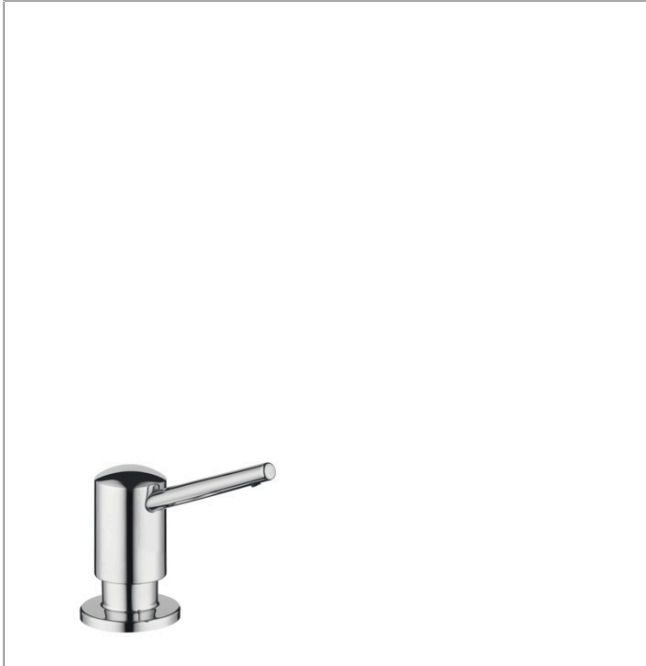

**Soap Dispenser, Contemporary**

Finishes : **chrome** Part no. : **04539000**

**Description**

**Features**

- metal
- bottle capacity 16 oz
- 1 7/8" maximum counter depth

**Item details**

List Price \$ 65.00

**Product image**

**Scale drawing**