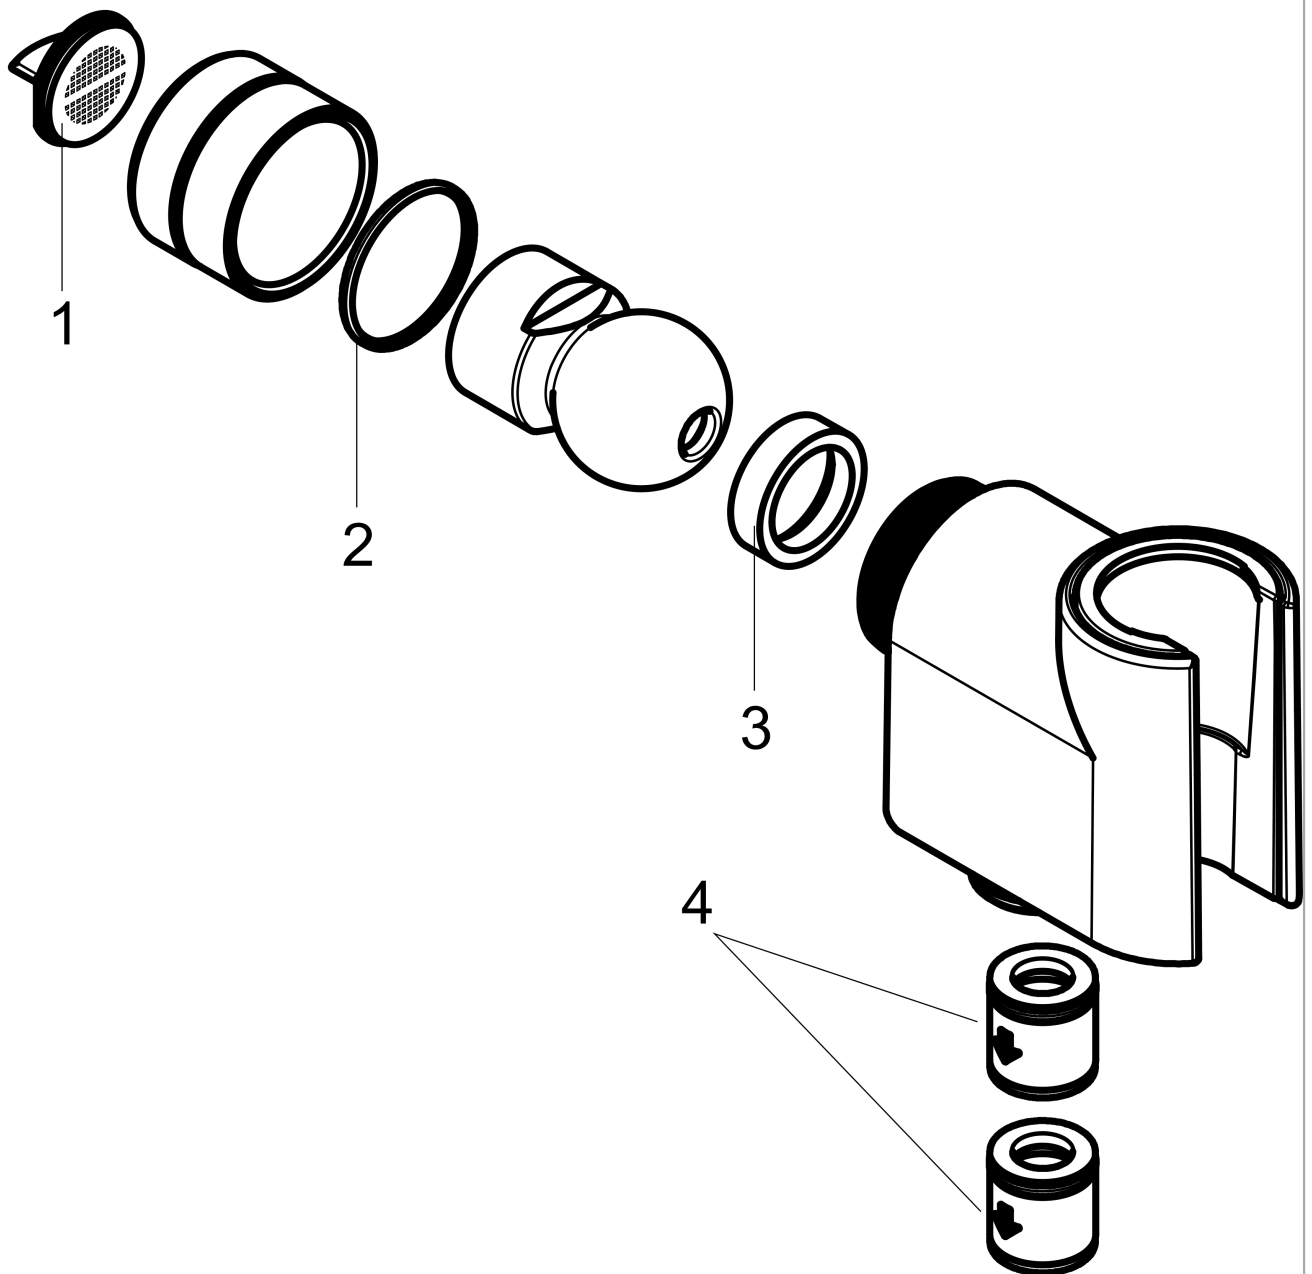

**Showerarm Mount for Handshower**

Finishes : **chrome** Part no. : **04580000**

**Description**

**Features**

- non-return valve

**Item details**

List Price \$ 37.00

**Compliance**

**Product image**

**Scale drawing**

**Showerarm Mount for Handshower**  
Finishes : **chrome**    Part no. : **04580000**

**Exploded drawing**

Year of production: >03/18

**Showerarm Mount for Handshower**

Finishes : **chrome**    Part no. : **04580000**

**Spare parts list**

Year of production: >**03/18**

<b>Pos.</b>	<b>Description</b>	<b>Part no.</b>	<b>Price</b>	<b>PU</b>
1	filter packing	88649000	-	1
2	lever collar	97536000	-	1
3	seal	97606000	-	1
4	set of non return valves DW 15	94074000	-	1
a	nut	97958000	-	1