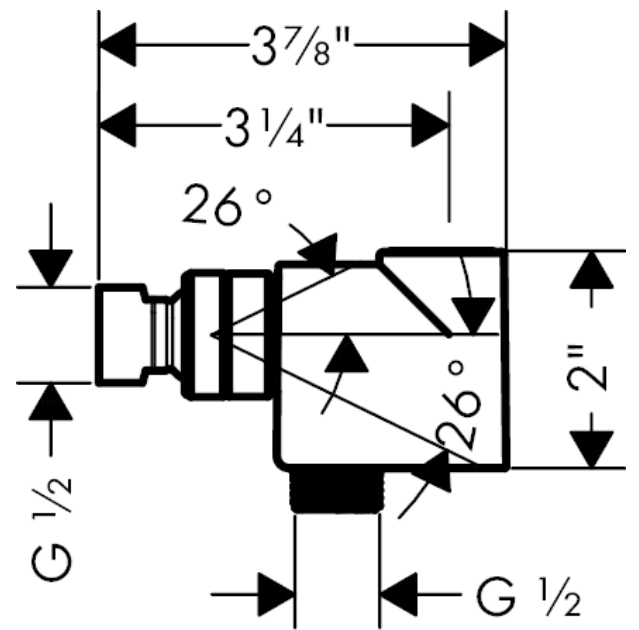

**Showerarm Mount for Handshower**

Finishes : **chrome** Part no. : **04580000**

**Description**

**Features**

- non-return valve

**Item details**

List Price \$ 37.00

**Compliance**

**Product image**

**Scale drawing**

**Showerarm Mount for Handshower**  
Finishes : **chrome**    Part no. : **04580000**

**Exploded drawing**

Year of production: >03/18

**Showerarm Mount for Handshower**

Finishes : **chrome**    Part no. : **04580000**

**Spare parts list**

Year of production: >**03/18**

<b>Pos.</b>	<b>Description</b>	<b>Part no.</b>	<b>Price</b>	<b>PU</b>
1	filter packing	88649000	-	1
2	lever collar	97536000	-	1
3	seal	97606000	-	1
4	set of non return valves DW 15	94074000	-	1
a	nut	97958000	-	1