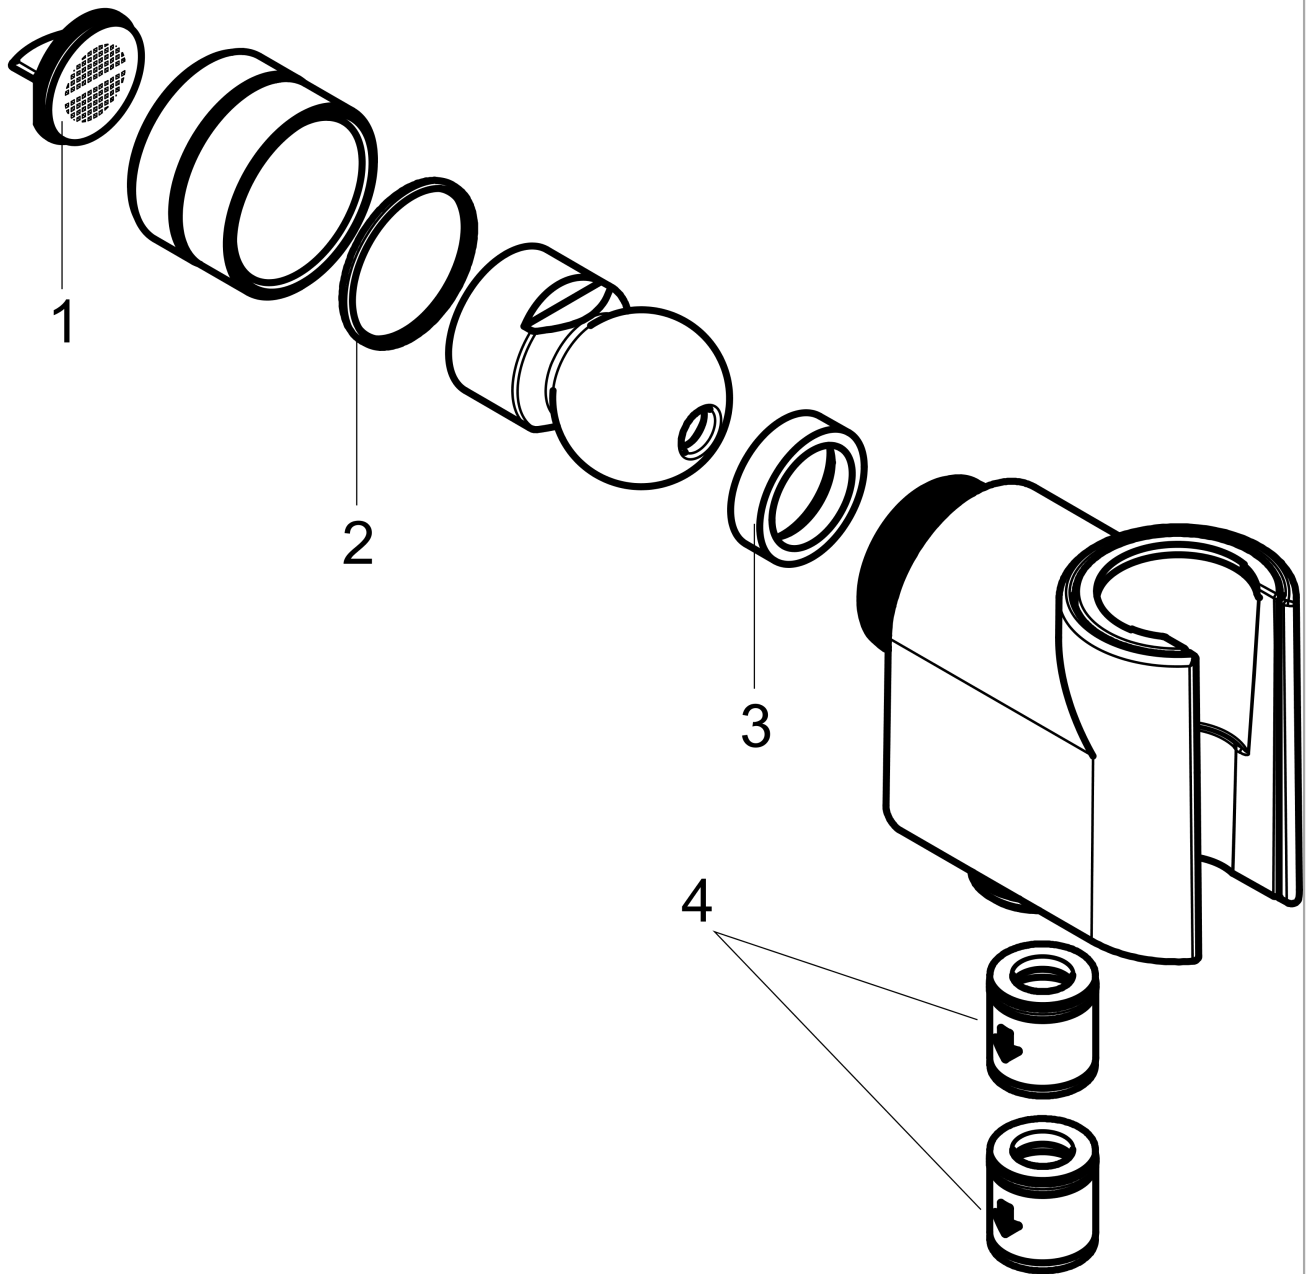

Showerarm Mount for Handshower

Finishes : **rubbed bronze** Part no. : **04580920**

Description

Features

- non-return valve

Item details

List Price \$ 45.00

Compliance

Product image

Scale drawing

Showerarm Mount for Handshower

Finishes : **rubbed bronze** Part no. : **04580920**

Exploded drawing

Year of production: >01/18

Showerarm Mount for Handshower

Finishes : **rubbed bronze** Part no. : **04580920**

Spare parts list

Year of production: >01/18

Pos.	Description	Part no.	Price	PU
1	filter packing	88649000	-	1
2	lever collar	97536000	-	1
3	seal	97606000	-	1
4	set of non return valves DW 15	94074000	-	1