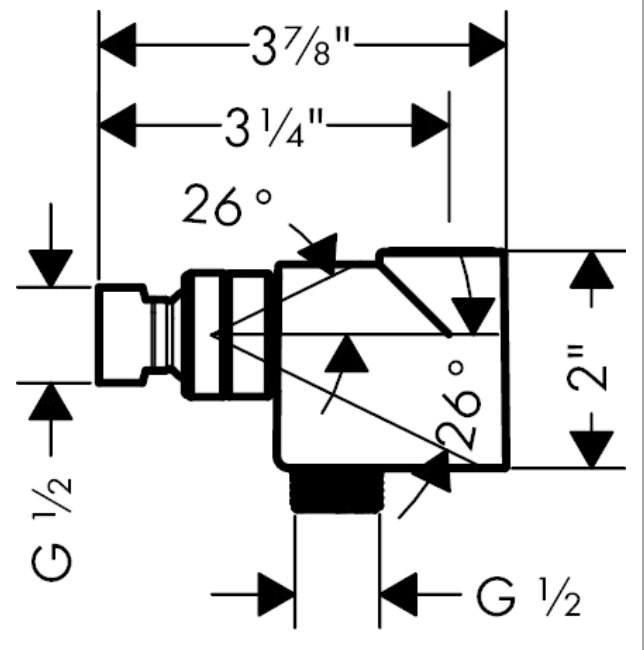

Showerarm Mount for Handshower

Finishes : **rubbed bronze** Part no. : **04580920**

Description

Features

- non-return valve

Item details

List Price \$ 45.00

Compliance

Product image

Scale drawing

Showerarm Mount for Handshower

Finishes : **rubbed bronze** Part no. : **04580920**

Exploded drawing

Year of production: >01/18

Showerarm Mount for Handshower

Finishes : **rubbed bronze** Part no. : **04580920**

Spare parts list

Year of production: >01/18

Pos.	Description	Part no.	Price	PU
1	filter packing	88649000	-	1
2	lever collar	97536000	-	1
3	seal	97606000	-	1
4	set of non return valves DW 15	94074000	-	1