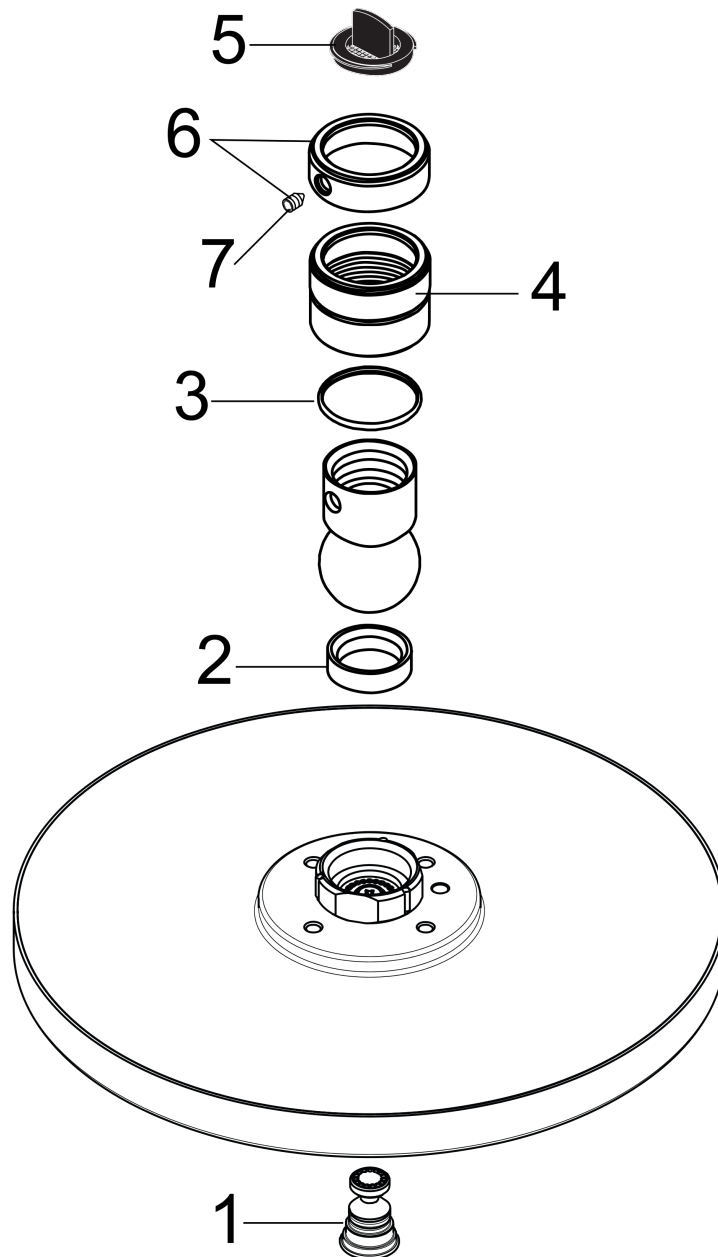

**Raindance S**

**Showerhead 180 1-Jet, 2.0 GPM**

Finishes : **brushed nickel** Part no. : **04718820**

**Description**

**Features**

- 107 no-clog spray channels
- Spray modes: RainAir
- Flow: 2.0 GPM (7.6 L/Min)
- Fully-finished matching spray face

**Item details**

List Price \$ 700.00

**Technology**

**Compliance**

**Product image**

**Scale drawing**

**Raindance S**  
**Showerhead 180 1-Jet, 2.0 GPM**  
 Finishes : **brushed nickel** Part no. : **04718820**

Exploded drawing

Year of production: >01/18

**Raindance S**

**Showerhead 180 1-Jet, 2.0 GPM**

Finishes : **brushed nickel** Part no. : **04718820**

**Spare parts list**

Year of production: >01/18

<b>Pos.</b>	<b>Description</b>	<b>Part no.</b>	<b>Price</b>	<b>PU</b>
1	air jet (Eco)	95795820	-	1
2	seal	97606000	-	1
3	lever collar	97536000	-	1
4	nut	97958820	-	1
5	filter packing	88649000	-	1
6	lock washer	98942821	-	1
7	hollow set screw M4x6	97767000	-	1