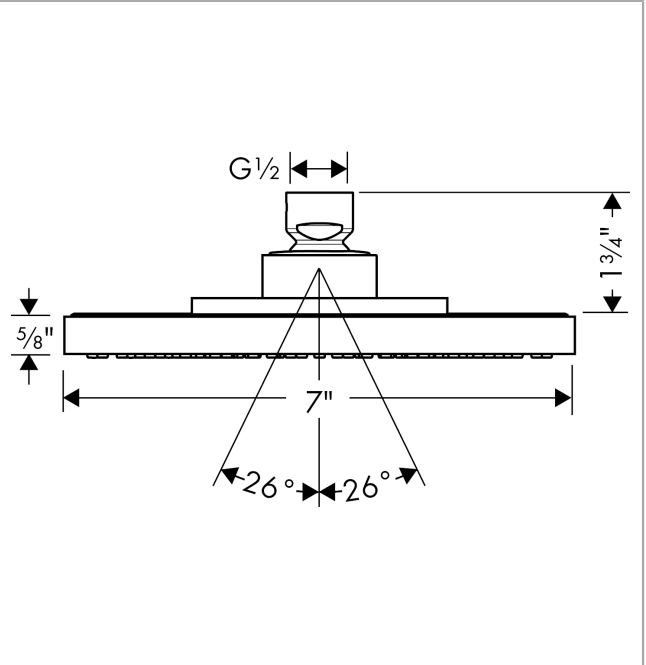

**Raindance S**

**Showerhead 180 1-Jet, 2.0 GPM**

Finishes : **brushed nickel** Part no. : **04718820**

**Description**

**Features**

- 107 no-clog spray channels
- Spray modes: RainAir
- Flow: 2.0 GPM (7.6 L/Min)
- Fully-finished matching spray face

**Item details**

List Price \$ 700.00

**Technology**

**Compliance**

**Product image**

**Scale drawing**

**Raindance S**  
**Showerhead 180 1-Jet, 2.0 GPM**  
 Finishes : **brushed nickel** Part no. : **04718820**

Exploded drawing

Year of production: >01/18

**Raindance S**

**Showerhead 180 1-Jet, 2.0 GPM**

Finishes : **brushed nickel** Part no. : **04718820**

**Spare parts list**

Year of production: >01/18

<b>Pos.</b>	<b>Description</b>	<b>Part no.</b>	<b>Price</b>	<b>PU</b>
1	air jet (Eco)	95795820	-	1
2	seal	97606000	-	1
3	lever collar	97536000	-	1
4	nut	97958820	-	1
5	filter packing	88649000	-	1
6	lock washer	98942821	-	1
7	hollow set screw M4x6	97767000	-	1