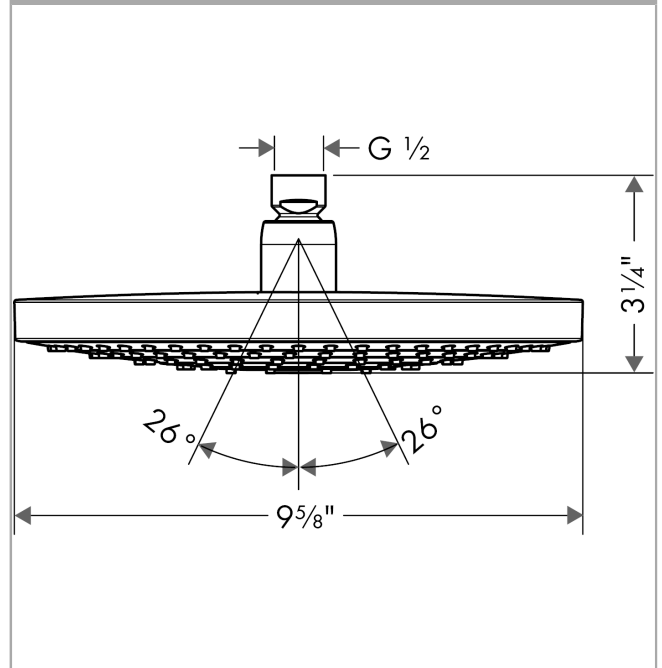

**Raindance Select S**  
**Showerhead 240 2-Jet, 2.0 GPM**  
 Finishes : **chrome** Part no. : **04719000**

**Description**

**Features**

- 134 no-clog spray channels
- Spray modes: RainAir, Rain
- Flow: 2.0 GPM (7.6 L/Min)
- Select button for comfortable alternation of spray modes
- Fully-finished matching spray face
- Spray face removable for cleaning

**Item details**

List Price \$ 544.00

**Technology**

**Compliance**

**Product image**

**Scale drawing**

**Raindance Select S**  
**Showerhead 240 2-Jet, 2.0 GPM**  
Finishes : **chrome**    Part no. : **04719000**

Exploded drawing

Year of production: >01/18

**Raindance Select S**  
**Showerhead 240 2-Jet, 2.0 GPM**  
 Finishes : **chrome**    Part no. : **04719000**

**Spare parts list**

Year of production: >01/18

Pos.	Description	Part no.	Price	PU
1	seal	98058000	-	1
2	filter	97735000	-	1
3	cover	98344000	-	1
4	O-ring 3x1	98384000	-	1
5	selector assy	93091000	-	1