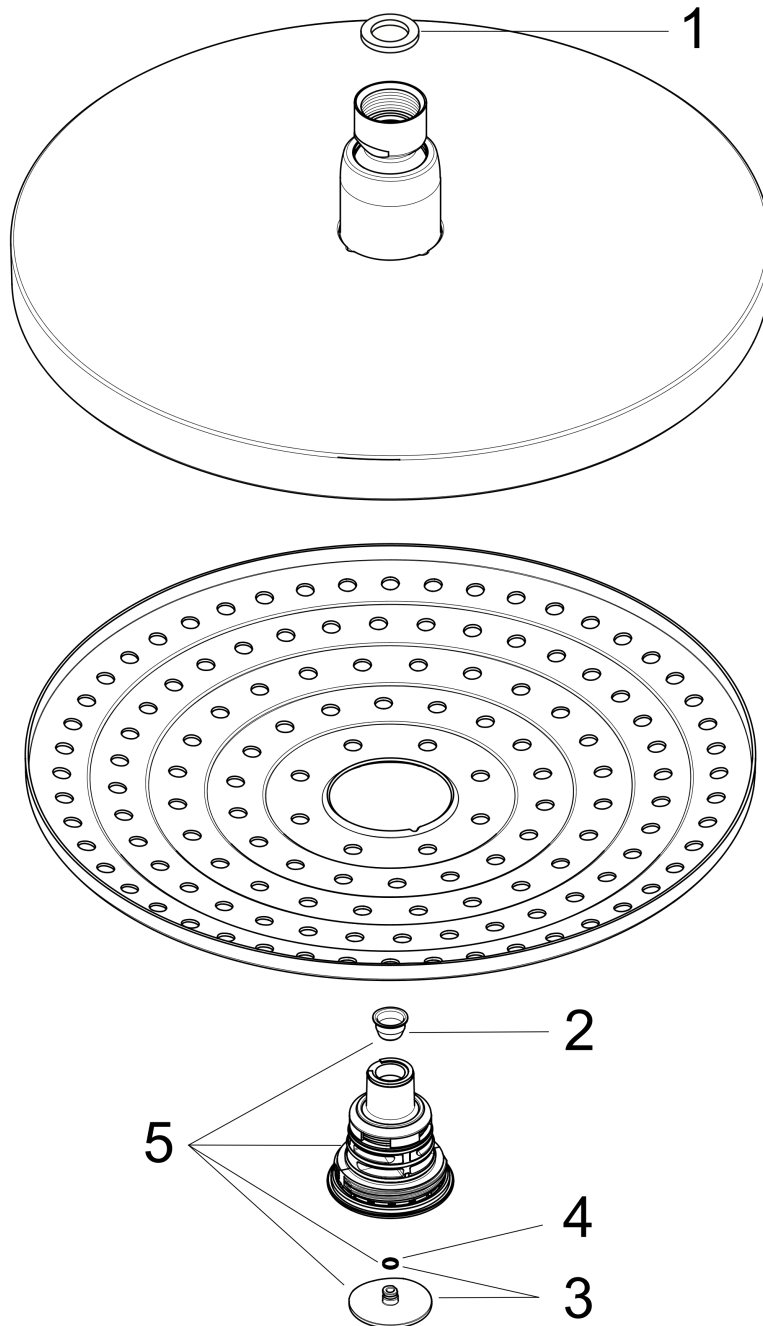

**Raindance Select S**  
**Showerhead 240 2-Jet, 2.0 GPM**  
 Finishes : **chrome** Part no. : **04719000**

**Description**

**Features**

- 134 no-clog spray channels
- Spray modes: RainAir, Rain
- Flow: 2.0 GPM (7.6 L/Min)
- Select button for comfortable alternation of spray modes
- Fully-finished matching spray face
- Spray face removable for cleaning

**Item details**

List Price \$ 544.00

**Technology**

**Compliance**

**Product image**

**Scale drawing**

**Raindance Select S**  
**Showerhead 240 2-Jet, 2.0 GPM**  
Finishes : **chrome**    Part no. : **04719000**

Exploded drawing

Year of production: >01/18

**Raindance Select S**  
**Showerhead 240 2-Jet, 2.0 GPM**  
 Finishes : **chrome**    Part no. : **04719000**

**Spare parts list**

Year of production: >01/18

Pos.	Description	Part no.	Price	PU
1	seal	98058000	-	1
2	filter	97735000	-	1
3	cover	98344000	-	1
4	O-ring 3x1	98384000	-	1
5	selector assy	93091000	-	1