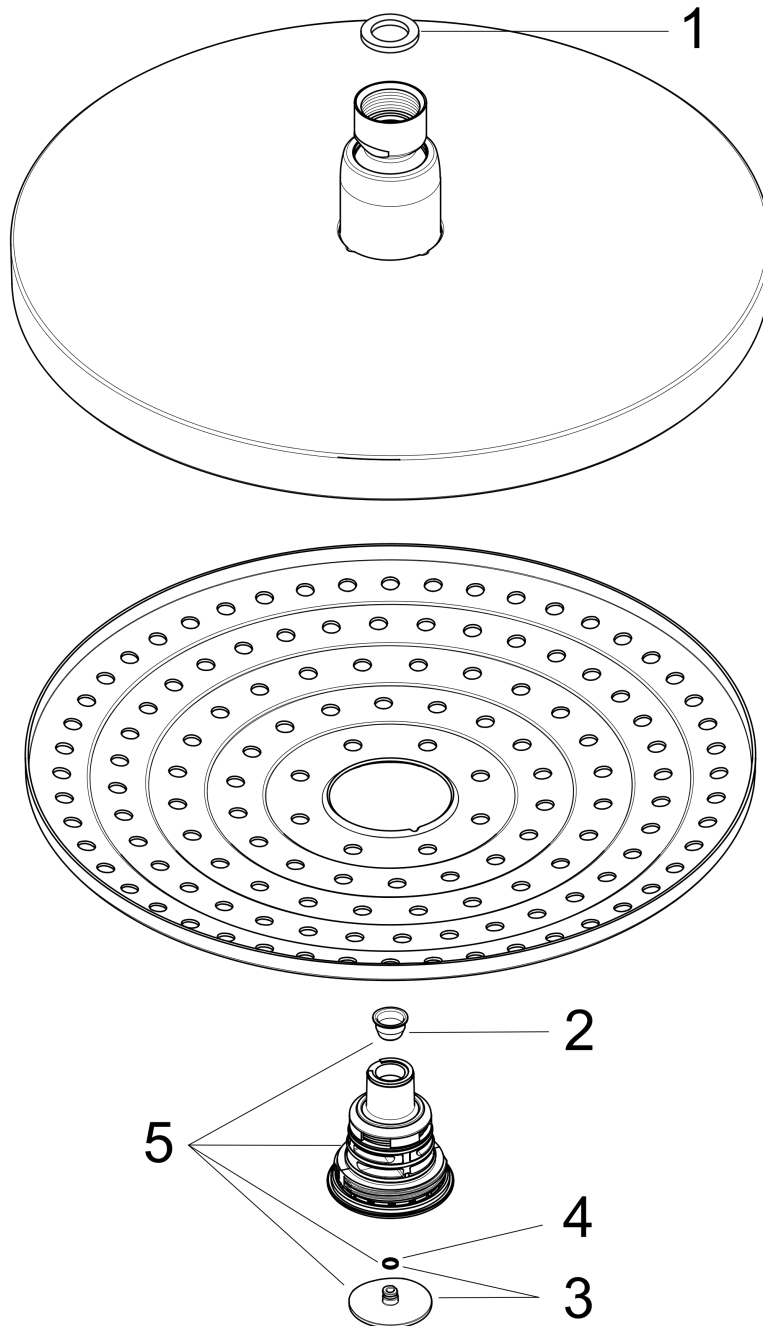

**Raindance Select S
Showerhead 240 2-Jet, 2.0 GPM**

Finishes : **white/chrome** Part no. : **04719400**

Description

Features

- 134 no-clog spray channels
- Spray modes: RainAir, Rain
- Flow: 2.0 GPM (7.6 L/Min)
- Select button for comfortable alternation of spray modes
- Fully-finished matching spray face
- Spray face removable for cleaning

Item details

List Price \$ 544.00

Technology

Compliance

Product image

Scale drawing

Raindance Select S
Showerhead 240 2-Jet, 2.0 GPM
Finishes : **white/chrome** Part no. : **04719400**

Exploded drawing

Year of production: >01/18

Raindance Select S
Showerhead 240 2-Jet, 2.0 GPM
 Finishes : **white/chrome** Part no. : **04719400**

Spare parts list

Year of production: >01/18

Pos.	Description	Part no.	Price	PU
1	seal	98058000	-	1
2	filter	97735000	-	1
3	cover	98344000	-	1
4	O-ring 3x1	98384000	-	1
5	selector assy	93091000	-	1