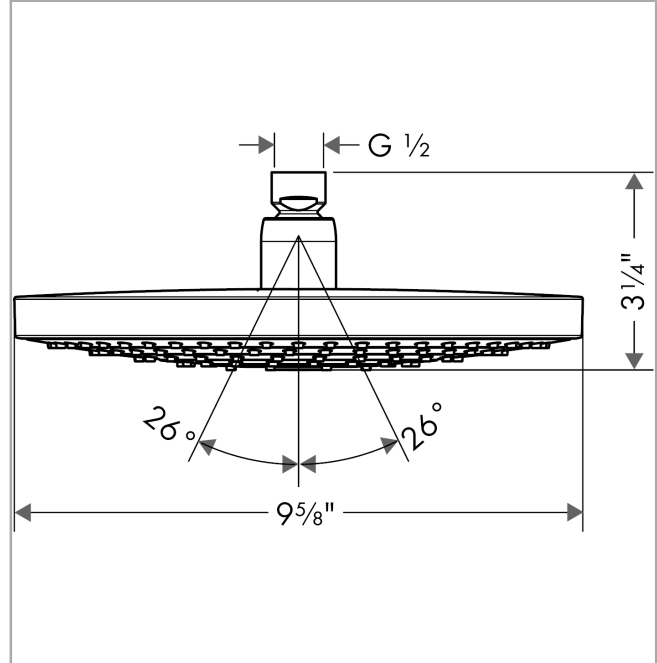

**Raindance Select S
Showerhead 240 2-Jet, 2.0 GPM**

Finishes : **white/chrome** Part no. : **04719400**

Description

Features

- 134 no-clog spray channels
- Spray modes: RainAir, Rain
- Flow: 2.0 GPM (7.6 L/Min)
- Select button for comfortable alternation of spray modes
- Fully-finished matching spray face
- Spray face removable for cleaning

Item details

List Price \$ 544.00

Technology

Compliance

Product image

Scale drawing

Raindance Select S
Showerhead 240 2-Jet, 2.0 GPM
Finishes : **white/chrome** Part no. : **04719400**

Exploded drawing

Year of production: >01/18

Raindance Select S
Showerhead 240 2-Jet, 2.0 GPM
 Finishes : **white/chrome** Part no. : **04719400**

Spare parts list

Year of production: >01/18

Pos.	Description	Part no.	Price	PU
1	seal	98058000	-	1
2	filter	97735000	-	1
3	cover	98344000	-	1
4	O-ring 3x1	98384000	-	1
5	selector assy	93091000	-	1