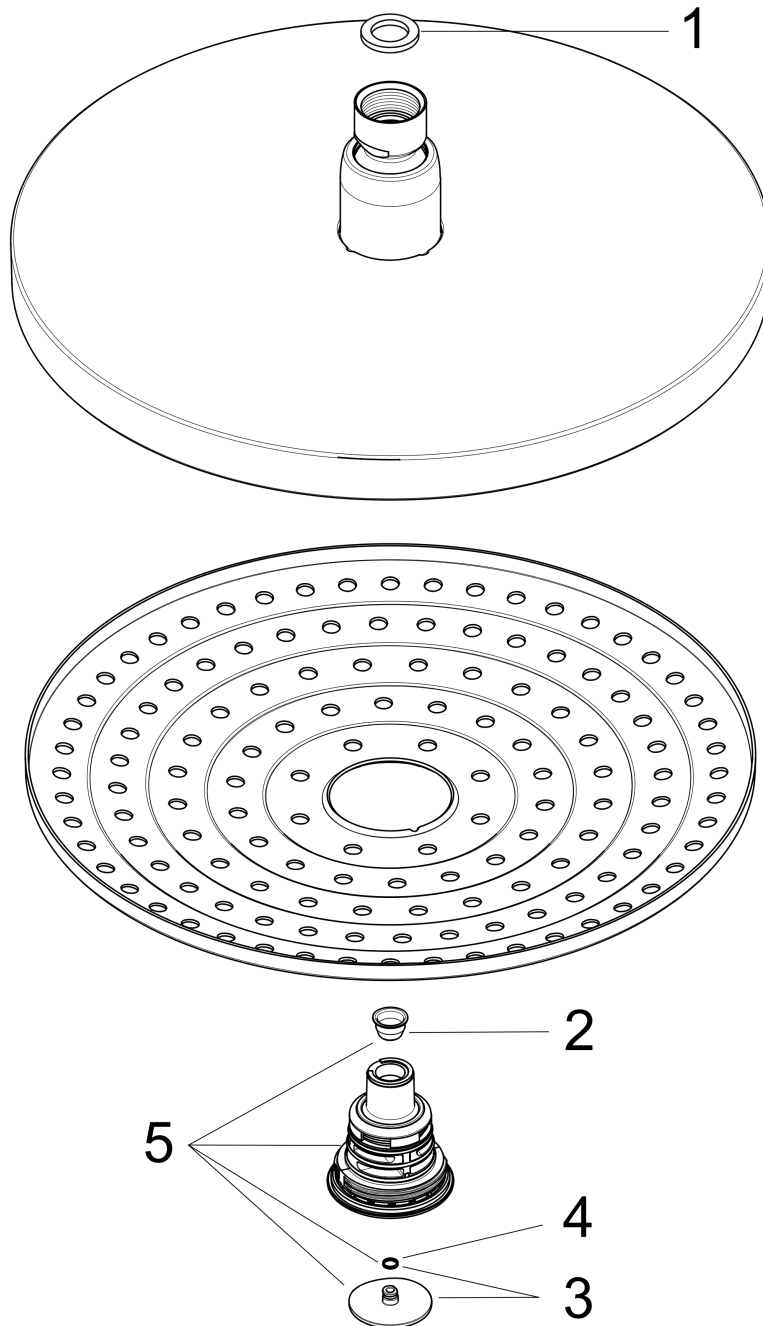

**Raindance Select S  
Showerhead 240 2-Jet, 2.0 GPM**

Finishes : **brushed nickel** Part no. : **04719820**

**Description**

**Features**

- 134 no-clog spray channels
- Spray modes: RainAir, Rain
- Flow: 2.0 GPM (7.6 L/Min)
- Select button for comfortable alternation of spray modes
- Fully-finished matching spray face
- Spray face removable for cleaning

**Item details**

List Price \$ 700.00

**Technology**

**Compliance**

**Product image**

**Scale drawing**

**Raindance Select S**  
**Showerhead 240 2-Jet, 2.0 GPM**  
 Finishes : **brushed nickel** Part no. : **04719820**

Exploded drawing

Year of production: >01/18

**Raindance Select S**  
**Showerhead 240 2-Jet, 2.0 GPM**  
 Finishes : **brushed nickel**    Part no. : **04719820**

**Spare parts list**

Year of production: >01/18

| Pos. | Description   | Part no. | Price | PU |
|------|---------------|----------|-------|----|
| 1    | seal          | 98058000 | -     | 1  |
| 2    | filter        | 97735000 | -     | 1  |
| 3    | cover         | 98344000 | -     | 1  |
| 4    | O-ring 3x1    | 98384000 | -     | 1  |
| 5    | selector assy | 93091000 | -     | 1  |