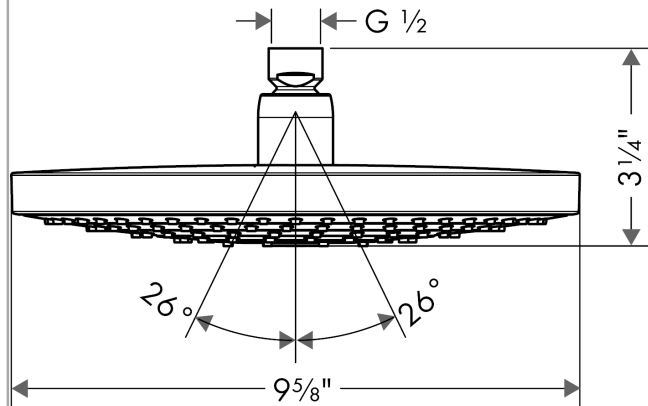

**Raindance Select S  
Showerhead 240 2-Jet, 2.0 GPM**

Finishes : **brushed nickel** Part no. : **04719820**

**Description**

**Features**

- 134 no-clog spray channels
- Spray modes: RainAir, Rain
- Flow: 2.0 GPM (7.6 L/Min)
- Select button for comfortable alternation of spray modes
- Fully-finished matching spray face
- Spray face removable for cleaning

**Item details**

List Price \$ 700.00

**Technology**

**Compliance**

**Product image**

**Scale drawing**

**Raindance Select S**  
**Showerhead 240 2-Jet, 2.0 GPM**  
 Finishes : **brushed nickel** Part no. : **04719820**

Exploded drawing

Year of production: >01/18

**Raindance Select S**  
**Showerhead 240 2-Jet, 2.0 GPM**  
 Finishes : **brushed nickel**    Part no. : **04719820**

**Spare parts list**

Year of production: >01/18