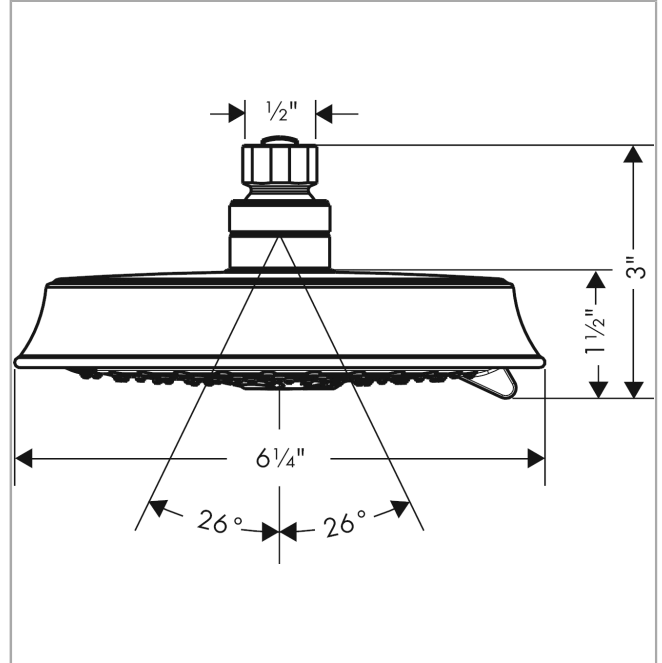

**Raindance Classic**  
**Showerhead 150 3-Jet, 2.0 GPM**  
 Finishes : **polished nickel**    Part no. : **04721830**

**Description**

**Features**

- 86 no-clog spray channels
- Spray modes: RainAir, BalanceAir, Whirl
- Flow: 2.0 GPM (7.6 L/Min)
- Fully-finished matching spray face

**Item details**

List Price \$ 332.00

**Technology**

**Compliance**

**Product image**

**Scale drawing**

**Raindance Classic**  
**Showerhead 150 3-Jet, 2.0 GPM**  
Finishes : **polished nickel**    Part no. : **04721830**

Exploded drawing

Year of production: >01/18

**Raindance Classic**  
**Showerhead 150 3-Jet, 2.0 GPM**  
 Finishes : **polished nickel**    Part no. : **04721830**

**Spare parts list**

Year of production: >01/18