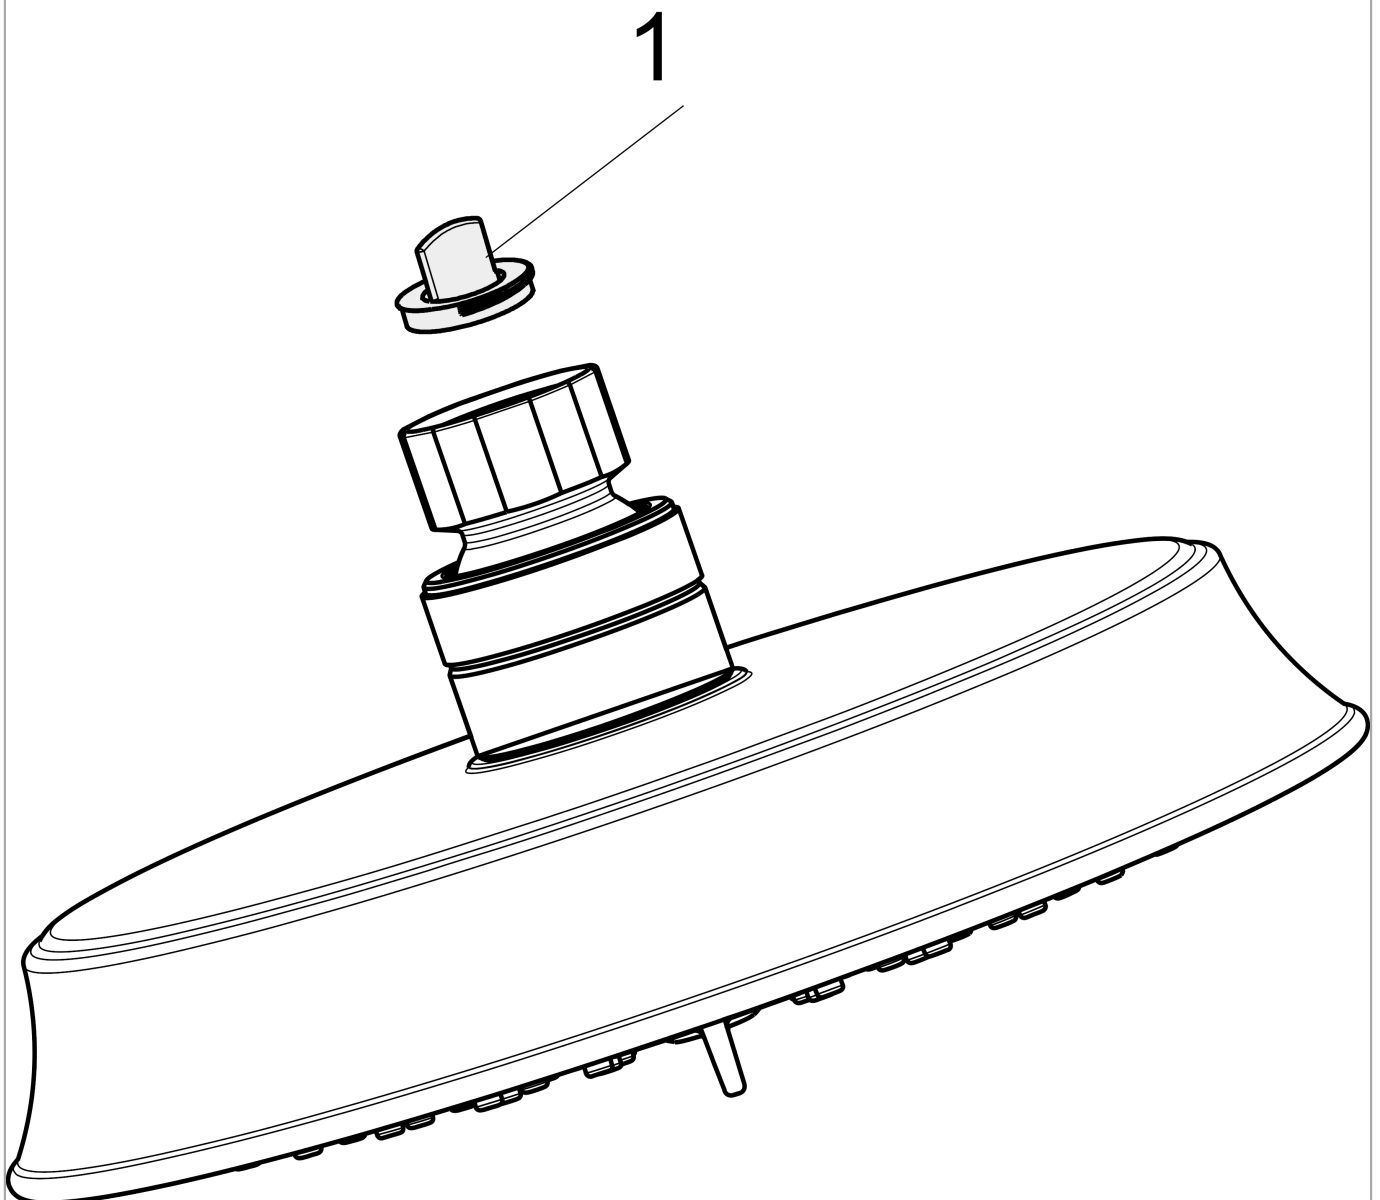

**Raindance Classic**  
**Showerhead 150 3-Jet, 2.0 GPM**  
 Finishes : **polished nickel**    Part no. : **04721830**

**Description**

**Features**

- 86 no-clog spray channels
- Spray modes: RainAir, BalanceAir, Whirl
- Flow: 2.0 GPM (7.6 L/Min)
- Fully-finished matching spray face

**Item details**

List Price \$ 332.00

**Technology**

**Compliance**

**Product image**

**Scale drawing**

**Raindance Classic**  
**Showerhead 150 3-Jet, 2.0 GPM**  
Finishes : **polished nickel**    Part no. : **04721830**

Exploded drawing

Year of production: >01/18

**Raindance Classic**  
**Showerhead 150 3-Jet, 2.0 GPM**  
 Finishes : **polished nickel**    Part no. : **04721830**

**Spare parts list**

Year of production: >01/18