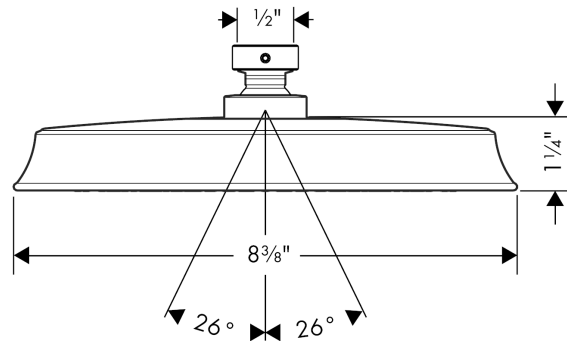

**Raindance Classic
Showerhead 180 1-Jet, 2.0 GPM**

Finishes : **brushed nickel** Part no. : **04722820**

Description

Features

- 107 no-clog spray channels
- Spray modes: RainAir
- Flow: 2.0 GPM (7.6 L/Min)
- Fully-finished matching spray face

Item details

List Price \$ 721.00

Technology

Compliance

Product image

Scale drawing

Raindance Classic
Showerhead 180 1-Jet, 2.0 GPM
Finishes : **brushed nickel** Part no. : **04722820**

Exploded drawing

Year of production: >03/18

Raindance Classic
Showerhead 180 1-Jet, 2.0 GPM
 Finishes : **brushed nickel** Part no. : **04722820**

Spare parts list

Year of production: >03/18

Pos.	Description	Part no.	Price	PU
1	lock washer	98942000	-	1
2	hollow set screw M4x6	97767000	-	1
3	filter packing	94246000	-	1
4	lever collar	97536000	-	1
5	seal	97606000	-	1
6	air jet (Eco)	95795820	-	1