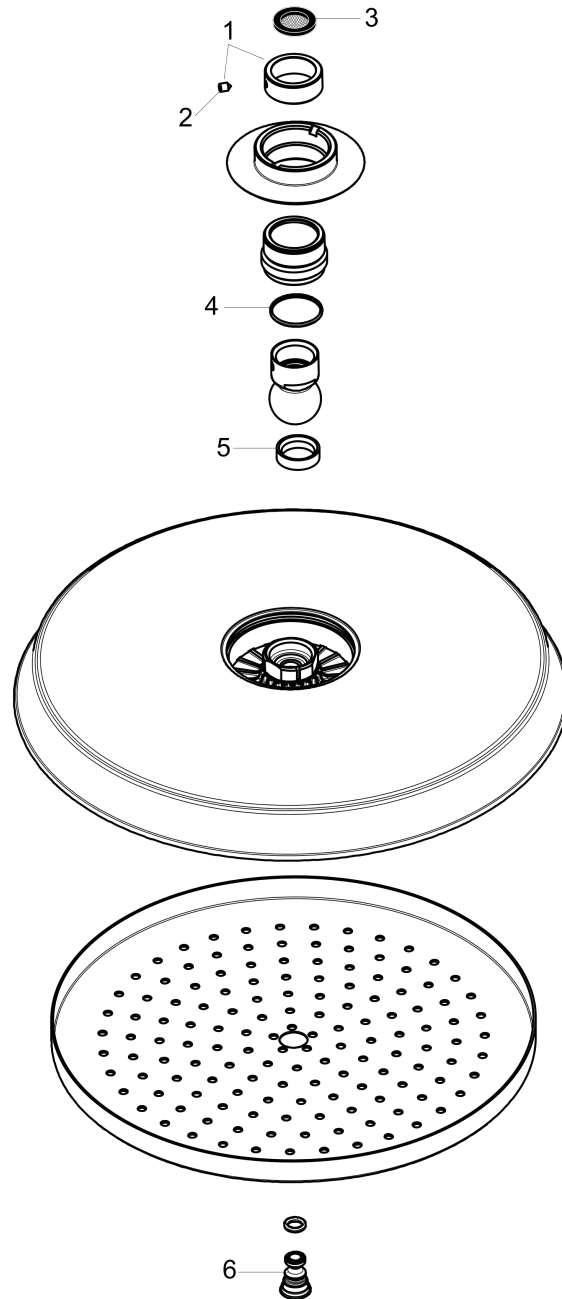

**Raindance Classic
Showerhead 180 1-Jet, 2.0 GPM**

Finishes : **brushed nickel** Part no. : **04722820**

Description

Features

- 107 no-clog spray channels
- Spray modes: RainAir
- Flow: 2.0 GPM (7.6 L/Min)
- Fully-finished matching spray face

Item details

List Price \$ 721.00

Technology

Compliance

Product image

Scale drawing

Raindance Classic
Showerhead 180 1-Jet, 2.0 GPM
Finishes : **brushed nickel** Part no. : **04722820**

Exploded drawing

Year of production: >03/18

Raindance Classic
Showerhead 180 1-Jet, 2.0 GPM
 Finishes : **brushed nickel** Part no. : **04722820**

Spare parts list

Year of production: >03/18

Pos.	Description	Part no.	Price	PU
1	lock washer	98942000	-	1
2	hollow set screw M4x6	97767000	-	1
3	filter packing	94246000	-	1
4	lever collar	97536000	-	1
5	seal	97606000	-	1
6	air jet (Eco)	95795820	-	1