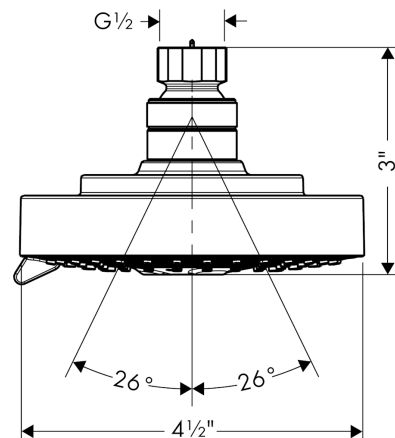

Raindance S
Showerhead 120 3-Jet, 2.0 GPM
 Finishes : **chrome** Part no. : **04728000**

Description

Features

- 95 no-clog spray channels
- Spray modes: BalanceAir, Whirl, RainAir
- Flow: 2.0 GPM (7.6 L/Min)

Item details

List Price \$ 224.00

Technology

Compliance

Product image

Scale drawing

Raindance S
Showerhead 120 3-Jet, 2.0 GPM
Finishes : chrome Part no. : 04728000

Exploded drawing

Year of production: >04/17

Raindance S
Showerhead 120 3-Jet, 2.0 GPM
 Finishes : **chrome** Part no. : **04728000**

Spare parts list

Year of production: >04/17

Pos.	Description	Part no.	Price	PU
1	filter packing	88649000	-	1