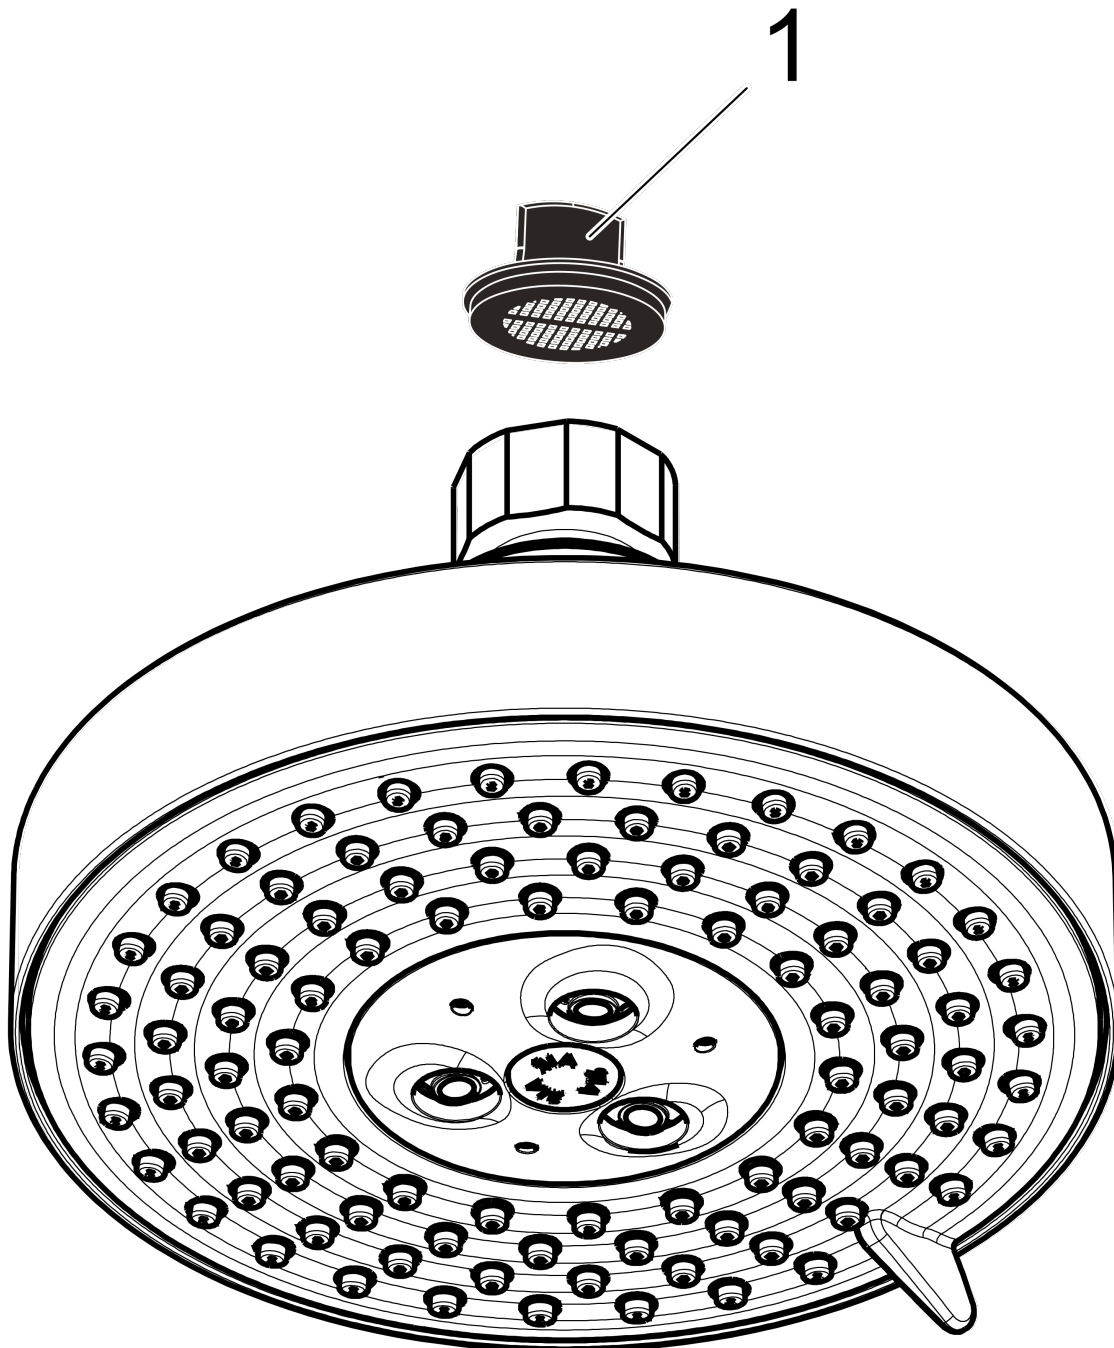

Raindance S
Showerhead 120 3-Jet, 2.0 GPM
 Finishes : **chrome** Part no. : **04728000**

Description

Features

- 95 no-clog spray channels
- Spray modes: BalanceAir, Whirl, RainAir
- Flow: 2.0 GPM (7.6 L/Min)

Item details

List Price \$ 224.00

Technology

Compliance

Product image

Scale drawing

Raindance S
Showerhead 120 3-Jet, 2.0 GPM
Finishes : chrome Part no. : 04728000

Exploded drawing

Year of production: >04/17

Raindance S
Showerhead 120 3-Jet, 2.0 GPM
 Finishes : **chrome** Part no. : **04728000**

Spare parts list

Year of production: >04/17

Pos.	Description	Part no.	Price	PU
1	filter packing	88649000	-	1