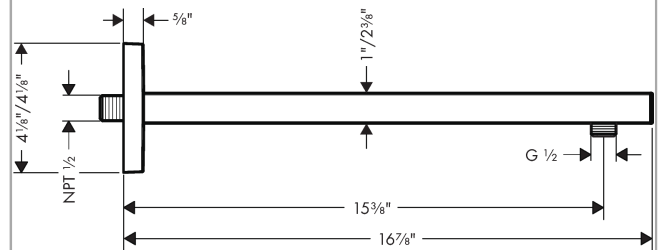

Raindance E
Showerarm, 15" (Must be used with Raindance E 300 Showerhead)
 Finishes : **chrome** Part no. : **04731000**

Description

Features

- Brass
- 1/2" NPT

Item details

List Price \$ 186.00

Compliance

Product image

Scale drawing

Raindance E
Showerarm, 15" (Must be used with Raindance E 300 Showerhead)
 Finishes : **chrome** Part no. : **04731000**

Exploded drawing

Year of production: >04/18

Raindance E
Showerarm, 15" (Must be used with Raindance E 300 Showerhead)
 Finishes : **chrome** Part no. : **04731000**

Spare parts list

Year of production: >04/18

Pos.	Description	Part no.	Price	PU
1	mounting set	96179000	-	1
2	O-ring 6x2	98458000	-	1
3	escutcheon	93126000	-	1
4	screw	93431000	-	1