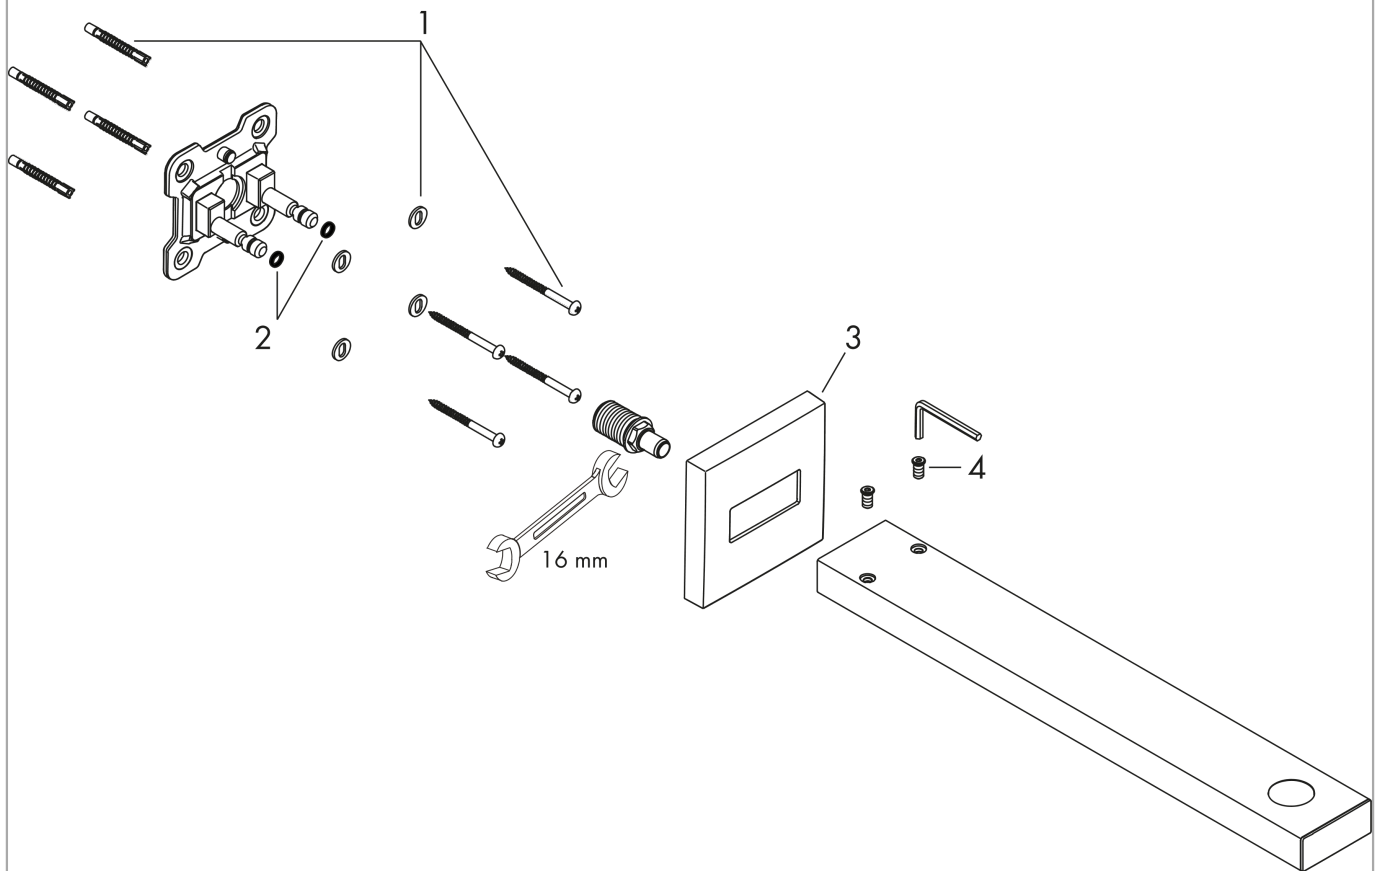

Raindance E
Showerarm, 15" (Must be used with Raindance E 300 Showerhead)
 Finishes : **chrome** Part no. : **04731000**

Description

Features

- Brass
- 1/2" NPT

Item details

List Price \$ 186.00

Compliance

Product image

Scale drawing

Raindance E
Showerarm, 15" (Must be used with Raindance E 300 Showerhead)
 Finishes : **chrome** Part no. : **04731000**

Exploded drawing

Year of production: >04/18

Raindance E
Showerarm, 15" (Must be used with Raindance E 300 Showerhead)
 Finishes : **chrome** Part no. : **04731000**

Spare parts list

Year of production: >04/18

Pos.	Description	Part no.	Price	PU
1	mounting set	96179000	-	1
2	O-ring 6x2	98458000	-	1
3	escutcheon	93126000	-	1
4	screw	93431000	-	1