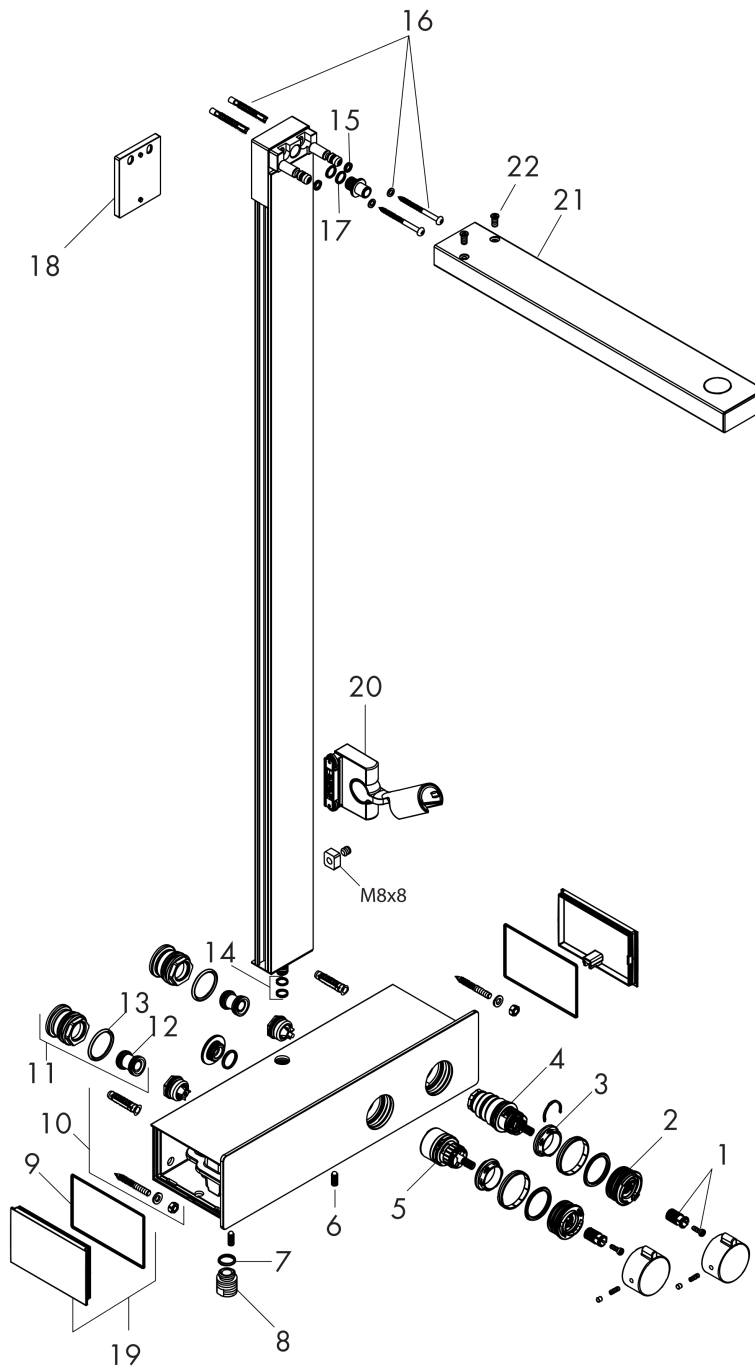

Raindance E
Showerpipe without Shower Components
 Finishes : **chrome** Part no. : **04732000**

Description

Features

- Outlets may not be operated simultaneously
- Anti-scald 100° safety stop
- Integrated volume control/diverter for 2 functions
- Exposed installation
- Thermostatic cartridge

Item details

List Price \$ 899.00

Compliance

Product image

Scale drawing

Raindance E
Showerpipe without Shower Components
 Finishes : **chrome** Part no. : **04732000**

Exploded drawing

Year of production: >03/18

Raindance E
Showerpipe without Shower Components
 Finishes : **chrome** Part no. : **04732000**

Spare parts list

Year of production: >03/18

Pos.	Description	Part no.	Price	PU
1	handle fixing set	93228000	-	1
2	safety set	93229000	-	1
3	nut	98913000	-	1
4	thermostat cartridge	98282001	-	1
5	shut off unit with selector	98283000	-	1
6	hollow set screw M6x16 including o-ring 29x3	98372000	-	1
7	O-ring 14x2	98129000	-	1
8	connecting thread	95392000	-	1
9	O-ring 76x2,5	98431000	-	1
10	mounting kit	98744000	-	1
11	set of S-unions	95772001	-	1
12	noise reduction	96429000	-	1
13	O-ring 29x3	98371000	-	1
14	O-ring 9x1,5	98117000	-	1
15	O-ring 6x2	98458000	-	1
16	mounting set	96179000	-	1
17	O-ring 10x1,5	98123000	-	1
18	tile-matching-disk	93146000	-	1
19	cover	93225000	-	1
20	support, assy	93100000	-	1
21	shower arm	93221000	-	1
22	screw	93431000	-	1