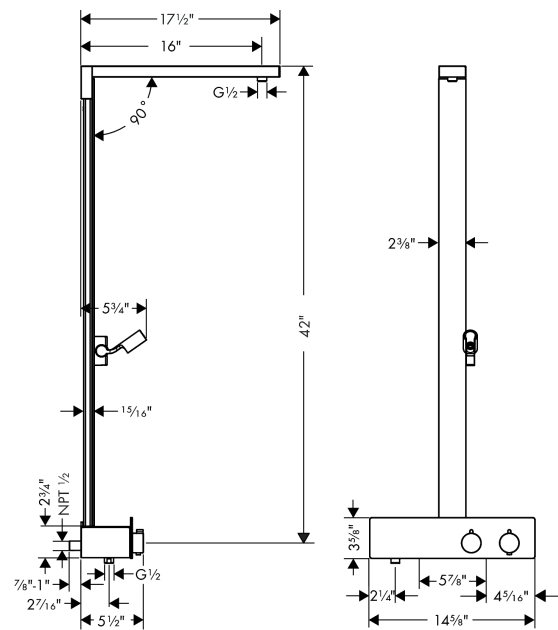

Raindance E
Showerpipe without Shower Components
 Finishes : **chrome** Part no. : **04732000**

Description

Features

- Outlets may not be operated simultaneously
- Anti-scald 100° safety stop
- Integrated volume control/diverter for 2 functions
- Exposed installation
- Thermostatic cartridge

Item details

List Price \$ 899.00

Compliance

Product image

Scale drawing

Raindance E
Showerpipe without Shower Components
 Finishes : **chrome** Part no. : **04732000**

Exploded drawing

Year of production: >03/18

Raindance E
Showerpipe without Shower Components
 Finishes : **chrome** Part no. : **04732000**

Spare parts list

Year of production: >03/18

Pos.	Description	Part no.	Price	PU
1	handle fixing set	93228000	-	1
2	safety set	93229000	-	1
3	nut	98913000	-	1
4	thermostat cartridge	98282001	-	1
5	shut off unit with selector	98283000	-	1
6	hollow set screw M6x16 including o-ring 29x3	98372000	-	1
7	O-ring 14x2	98129000	-	1
8	connecting thread	95392000	-	1
9	O-ring 76x2,5	98431000	-	1
10	mounting kit	98744000	-	1
11	set of S-unions	95772001	-	1
12	noise reduction	96429000	-	1
13	O-ring 29x3	98371000	-	1
14	O-ring 9x1,5	98117000	-	1
15	O-ring 6x2	98458000	-	1
16	mounting set	96179000	-	1
17	O-ring 10x1,5	98123000	-	1
18	tile-matching-disk	93146000	-	1
19	cover	93225000	-	1
20	support, assy	93100000	-	1
21	shower arm	93221000	-	1
22	screw	93431000	-	1